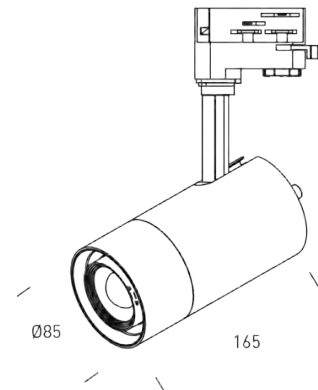

ACCESSORIES

DETAILS