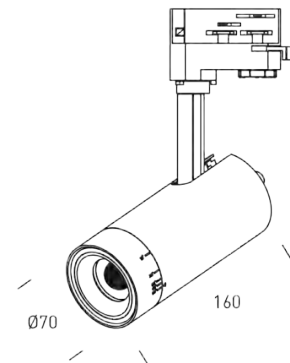

TOKYO 15

ZOOM - SWITCH - DIM

SPECIFICATIONS

Version	TOKYO 15
Input voltage	100-240V
Control	Dimming
LED type	LED COB
Power (W)	15
Real lumen	2700K: 955-1080, 3000K: 985-1115, 4000K: 1060-1200
Color temperature	2K7-3K-4K
CRI	CRI >90
Beam angle	15°-55°
Finishes	White
Measures (mm)	70x160
Weight (Kg)	0.70
Body	Aluminium
IP	IP20
Temperature range	-20°C +40°C
Warranty	5-years

ACCESSORIES

DETAILS