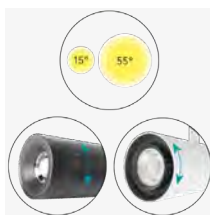

**ACCESSORIES**

Surface mounted base  
Ref. 1.5000.8101

Surface mounted base  
Ref. 1.5000.8201

**DETAILS**

Potentiometer

Adjustable temperature switch

Adjustable beam angle