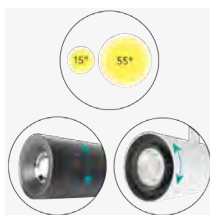

**ACCESSORIES**

Surface mounted base  
Ref. 1.5000.8101

Surface mounted base  
Ref. 1.5000.8201

**DETAILS**

Potentiometer

Adjustable temperature switch

Adjustable beam angle

**TOKYO 25**