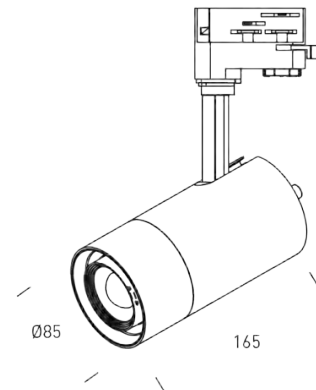

ACCESSORIES

DETAILS