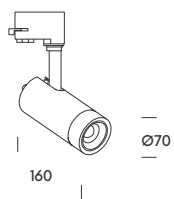

On-Off

Dali

track lights

panels & industrial

table

ceiling

wall

floor

tokyo 15