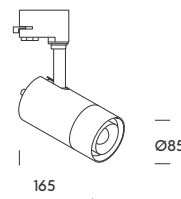

On-Off

Dali

track lights

panels & industrial

table

ceiling

wall

floor

tokyo 25