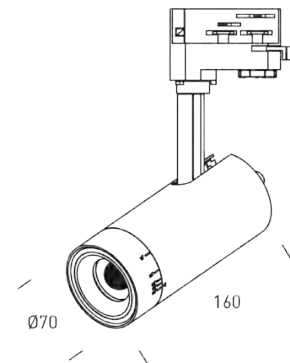

TOKYO 15

ZOOM - SWITCH - DIM

SPECIFICATIONS

Version	TOKYO 15
Input voltage	100-240V
Control	Dimming
LED type	LED COB
Power (W)	15
Real lumen	2700K: 955-1080, 3000K: 985-1115, 4000K: 1060-1200
Color temperature	2K7-3K-4K
CRI	CRI >90
Beam angle	15°-55°
Finishes	Black
Measures (mm)	70x160
Weight (Kg)	0.70
Body	Aluminium
IP	IP20
Temperature range	-20°C +40°C
Warranty	5-years

ACCESSORIES

DETAILS