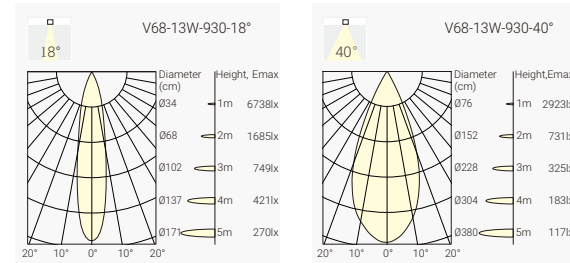

VISION

The Cut-out 68
Powerful
Fixed Downlight
Wall Washer Downlight

VISION V68 – The Cut-out 68 Powerful Fixed Downlight

Quick Info

- Ceiling Cut-out: Ø68mm
- CITIZEN LED: 13W, 18W, CRI>90
- CCT: 2700K, 3000K, 4000K Available as Standard
- Beam Angle: 18°, 40°
- Lumen Output: Up to 1700lm System Luminous Flux
- IP Class: IP20 from Front
- LED Driver: On-Off, Phase Dim, 1-10V Dim, DALI Dim, Casambi Wireless Dim

Light Distribution

3000K

Order Info (VISION V68 in White Trim & Specual Reflector as an Example)

LED Power	System Power	LED Voltage	LED Current	CRI	CCT	Beam	LED Output	System Output	Code
13W	15W	36V	350mA	90	2700K	18°	1400lm	1100lm	VF68-9271813N-WS
						40°	1400lm	1100lm	VF68-9274013N-WS
						18°	1500lm	1200lm	VF68-9301813N-WS
						40°	1500lm	1200lm	VF68-9304013N-WS
18W	21W	36V	500mA	90	2700K	18°	1900lm	1500lm	VF68-9271818N-WS
						40°	1900lm	1500lm	VF68-9274018N-WS
						18°	2000lm	1600lm	VF68-9301818N-WS
						40°	2000lm	1600lm	VF68-9304018N-WS
18W	21W	36V	500mA	90	3000K	18°	2200lm	1700lm	VF68-9401818N-WS
						40°	2200lm	1700lm	VF68-9404018N-WS
						18°	2200lm	1700lm	VF68-9401818N-WS
						40°	2200lm	1700lm	VF68-9404018N-WS

VISION V68W – The Cut-out 68 Powerful Wall Washer Downlight

Quick Info

- Ceiling Cut-out: Ø68mm
- CITIZEN LED: 13W, 18W, CRI>90
- CCT: 2700K, 3000K, 4000K Available as Standard
- Beam Angle: Wall Washer
- Lumen Output: Up to 1170lm System Luminous Flux
- IP Class: IP20 from Front
- LED Driver: On-Off, Phase Dim, 1-10V Dim, DALI Dim, Casambi Wireless Dim