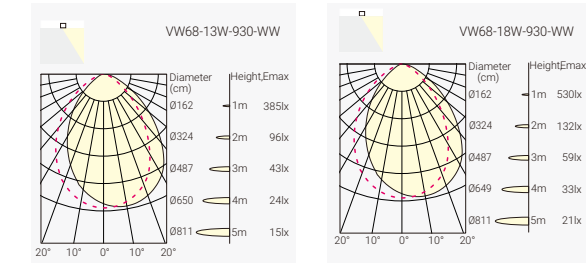

VISION V68W – The Cut-out 68 Powerful Wall Washer Downlight

Quick Info

- Ceiling Cut-out: Ø68mm
- CITIZEN LED: 13W, 18W, CRI>90
- CCT: 2700K, 3000K, 4000K Available as Standard
- Beam Angle: Wall Washer
- Lumen Output: Up to 1170lm System Luminous Flux
- IP Class: IP20 from Front
- LED Driver: On-Off, Phase Dim, 1-10V Dim, DALI Dim, Casambi Wireless Dim

Light Distribution

3000K

Trim Finish

Reflector Options

Order Info (VISION V68W in White Trim & Matt Reflector as an Example)

LED Power	System Power	LED Voltage	LED Current	CRI	CCT	Beam	LED Output	System Output	Code
13W	15W	36V	350mA	90	2700K	Wall Washer	1400lm	780lm	VW68-927WW13N-WM
						Wall Washer	1500lm	820lm	VW68-930WW13N-WM
						Wall Washer	1600lm	870lm	VW68-940WW13N-WM
18W	21W	36V	500mA	90	2700K	Wall Washer	1900lm	1050lm	VW68-927WW18N-WM
						Wall Washer	2000lm	1100lm	VW68-930WW18N-WM
						Wall Washer	2200lm	1170lm	VW68-940WW18N-WM

Code Remark: N=N(No Driver) F=F(ON-OFF) P=P(Phase Dim) A=A(1-10V Dim) D=D(DALI Dim)

Coding

Model	CRI/ CCT	Beam Angle	LED Power	Control	Trim Finish	Reflector Color	Accessory
VW68	927	WW	13	N	W	M	
VISION V68W	CRI>90/ 2700K	Wall Washer	13W	No Driver	White	Matt	
	930		18	F	B		
	CRI>90/ 3000K		18W	On-Off	Black		
	940			P			
	CRI>90/ 4000K			Phase Dim			
				A			
				1-10V Dim			
				D			
				DALI Dim			