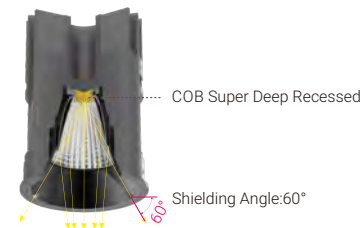

VISION

The Cut-out 68
Powerful
Fixed Downlight
Wall Washer Downlight

VISION V68 – The Cut-out 68 Powerful Fixed Downlight

Quick Info

- Ceiling Cut-out: Ø68mm
- CITIZEN LED: 13W, 18W, CRI>90
- CCT: 2700K, 3000K, 4000K Available as Standard
- Beam Angle: 18°, 40°
- Lumen Output: Up to 1700lm System Luminous Flux
- IP Class: IP20 from Front
- LED Driver: On-Off, Phase Dim, 1-10V Dim, DALI Dim, Casambi Wireless Dim

Light Distribution

3000K

Order Info (VISION V68 in White Trim & Specual Reflector as an Example)

LED Power	System Power	LED Voltage	LED Current	CRI	CCT	Beam	LED Output	System Output	Code
13W	15W	36V	350mA	90	2700K	18°	1400lm	1100lm	VF68-9271813N-WS
						40°	1400lm	1100lm	VF68-9274013N-WS
						18°	1500lm	1200lm	VF68-9301813N-WS
						40°	1500lm	1200lm	VF68-9304013N-WS
18W	21W	36V	500mA	90	2700K	18°	1900lm	1500lm	VF68-9271818N-WS
						40°	1900lm	1500lm	VF68-9274018N-WS
						18°	2000lm	1600lm	VF68-9301818N-WS
						40°	2000lm	1600lm	VF68-9304018N-WS
18W	21W	36V	500mA	90	3000K	18°	2200lm	1700lm	VF68-9401818N-WS
						40°	2200lm	1700lm	VF68-9404018N-WS
						18°	2200lm	1700lm	VF68-9401818N-WS
						40°	2200lm	1700lm	VF68-9404018N-WS

VISION V68W – The Cut-out 68 Powerful Wall Washer Downlight

Quick Info

- Ceiling Cut-out: Ø68mm
- CITIZEN LED: 13W, 18W, CRI>90
- CCT: 2700K, 3000K, 4000K Available as Standard
- Beam Angle: Wall Washer
- Lumen Output: Up to 1170lm System Luminous Flux
- IP Class: IP20 from Front
- LED Driver: On-Off, Phase Dim, 1-10V Dim, DALI Dim, Casambi Wireless Dim