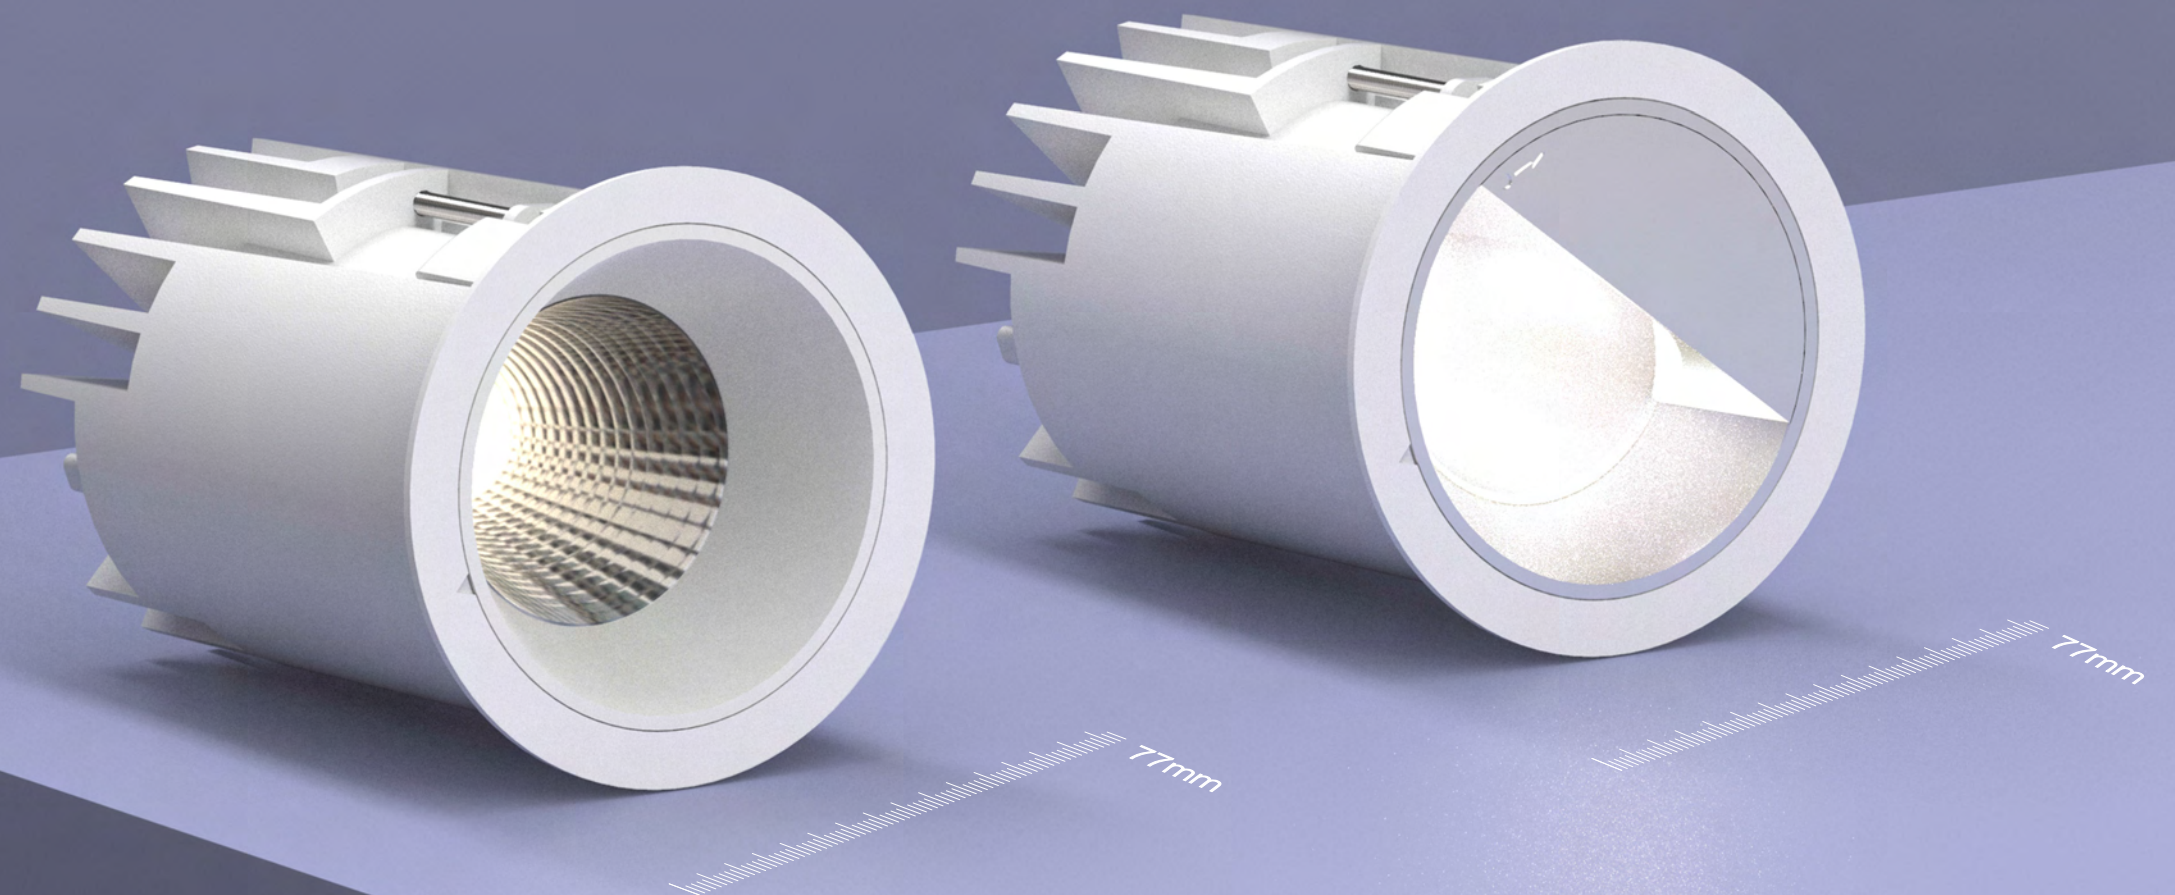

VISION

The Cut-out 68
Powerful
Fixed Downlight
Wall Washer Downlight

VISION V68 – The Cut-out 68 Powerful Fixed Downlight

Quick Info

- Ceiling Cut-out: Ø68mm
- CITIZEN LED: 13W, 18W, CRI>90
- CCT: 2700K, 3000K, 4000K Available as Standard
- Beam Angle: 18°, 40°
- Lumen Output: Up to 1700lm System Luminous Flux
- IP Class: IP20 from Front
- LED Driver: On-Off, Phase Dim, 1-10V Dim, DALI Dim, Casambi Wireless Dim

Light Distribution

3000K

Order Info (VISION V68 in White Trim & Specual Reflector as an Example)

LED Power	System Power	LED Voltage	LED Current	CRI	CCT	Beam	LED Output	System Output	Code
13W	15W	36V	350mA	90	2700K	18°	1400lm	1100lm	VF68-9271813N-WS
						40°	1400lm	1100lm	VF68-9274013N-WS
						18°	1500lm	1200lm	VF68-9301813N-WS
						40°	1500lm	1200lm	VF68-9304013N-WS
18W	21W	36V	500mA	90	2700K	18°	1900lm	1500lm	VF68-9271818N-WS
						40°	1900lm	1500lm	VF68-9274018N-WS
						18°	2000lm	1600lm	VF68-9301818N-WS
						40°	2000lm	1600lm	VF68-9304018N-WS
18W	21W	36V	500mA	90	3000K	18°	2200lm	1700lm	VF68-9401818N-WS
						40°	2200lm	1700lm	VF68-9404018N-WS
						18°	2200lm	1700lm	VF68-9401818N-WS
						40°	2200lm	1700lm	VF68-9404018N-WS

VISION V68W – The Cut-out 68 Powerful Wall Washer Downlight

Quick Info

- Ceiling Cut-out: Ø68mm
- CITIZEN LED: 13W, 18W, CRI>90
- CCT: 2700K, 3000K, 4000K Available as Standard
- Beam Angle: Wall Washer
- Lumen Output: Up to 1170lm System Luminous Flux
- IP Class: IP20 from Front
- LED Driver: On-Off, Phase Dim, 1-10V Dim, DALI Dim, Casambi Wireless Dim