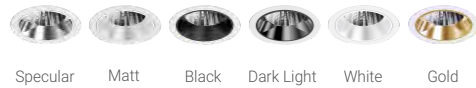

VISION

The Cut-out 68
Powerful
Fixed Downlight
Wall Washer Downlight

VISION V68 – The Cut-out 68 Powerful Fixed Downlight

Quick Info

- Ceiling Cut-out: Ø68mm
- CITIZEN LED: 13W, 18W, CRI>90
- CCT: 2700K, 3000K, 4000K Available as Standard
- Beam Angle: 18°, 40°
- Lumen Output: Up to 1700lm System Luminous Flux
- IP Class: IP20 from Front
- LED Driver: On-Off, Phase Dim, 1-10V Dim, DALI Dim, Casambi Wireless Dim

Light Distribution

3000K

Order Info (VISION V68 in White Trim & Specual Reflector as an Example)

LED Power	System Power	LED Voltage	LED Current	CRI	CCT	Beam	LED Output	System Output	Code
13W	15W	36V	350mA	90	2700K	18°	1400lm	1100lm	VF68-9271813N-WS
						40°	1400lm	1100lm	VF68-9274013N-WS
						18°	1500lm	1200lm	VF68-9301813N-WS
						40°	1500lm	1200lm	VF68-9304013N-WS
18W	21W	36V	500mA	90	2700K	18°	1900lm	1500lm	VF68-9271818N-WS
						40°	1900lm	1500lm	VF68-9274018N-WS
						18°	2000lm	1600lm	VF68-9301818N-WS
						40°	2000lm	1600lm	VF68-9304018N-WS
18W	21W	36V	500mA	90	3000K	18°	2200lm	1700lm	VF68-9401818N-WS
						40°	2200lm	1700lm	VF68-9404018N-WS
						18°	2200lm	1700lm	VF68-9401818N-WS
						40°	2200lm	1700lm	VF68-9404018N-WS

Code Remark: N=N(No Driver) F=F(ON-OFF) P=P(Phase Dim) A=A(1-10V Dim) D=D(DALI Dim)

Trim Finish

Reflector Options

Coding

Model	CRI/ CCT	Beam Angle	LED Power	Control	Trim Finish	Reflector Color	Accessory
VF68	927	18	13	N	W	B	
VISION V68	CRI>90/ 2700K	18°	13W	No Driver	White	Black	
	930	40	18	F	B	M	
	CRI>90/ 3000K	40°	18W	On-Off	Black	Matt	
	940			P		W	
	CRI>90/ 4000K			Phase Dim		White	
				A		D	
				1-10V Dim		Dark Light	
				D		S	
				DALI Dim		Specuclar	
						G	
						Gold	