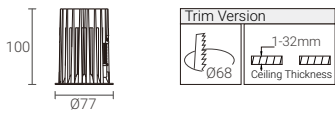

VISION

The Cut-out 68
Powerful
Fixed Downlight
Wall Washer Downlight

VISION V68 – The Cut-out 68 Powerful Fixed Downlight

Quick Info

- Ceiling Cut-out: Ø68mm
- CITIZEN LED: 13W, 18W, CRI>90
- CCT: 2700K, 3000K, 4000K Available as Standard
- Beam Angle: 18°, 40°
- Lumen Output: Up to 1700lm System Luminous Flux
- IP Class: IP20 from Front
- LED Driver: On-Off, Phase Dim, 1-10V Dim, DALI Dim, Casambi Wireless Dim

Light Distribution

3000K

Order Info (VISION V68 in White Trim & Specual Reflector as an Example)

LED Power	System Power	LED Voltage	LED Current	CRI	CCT	Beam	LED Output	System Output	Code
13W	15W	36V	350mA	90	2700K	18°	1400lm	1100lm	VF68-9271813N-WS
						40°	1400lm	1100lm	VF68-9274013N-WS
						18°	1500lm	1200lm	VF68-9301813N-WS
						40°	1500lm	1200lm	VF68-9304013N-WS
18W	21W	36V	500mA	90	2700K	18°	1900lm	1500lm	VF68-9271818N-WS
						40°	1900lm	1500lm	VF68-9274018N-WS
						18°	2000lm	1600lm	VF68-9301818N-WS
						40°	2000lm	1600lm	VF68-9304018N-WS
18W	21W	36V	500mA	90	3000K	18°	2200lm	1700lm	VF68-9401818N-WS
						40°	2200lm	1700lm	VF68-9404018N-WS
						18°	2200lm	1700lm	VF68-9401818N-WS
						40°	2200lm	1700lm	VF68-9404018N-WS

VISION V68W – The Cut-out 68 Powerful Wall Washer Downlight

Quick Info

- Ceiling Cut-out: Ø68mm
- CITIZEN LED: 13W, 18W, CRI>90
- CCT: 2700K, 3000K, 4000K Available as Standard
- Beam Angle: Wall Washer
- Lumen Output: Up to 1170lm System Luminous Flux
- IP Class: IP20 from Front
- LED Driver: On-Off, Phase Dim, 1-10V Dim, DALI Dim, Casambi Wireless Dim