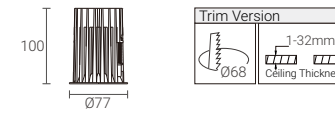

Code Remark: N=N(No Driver) F=F(ON-OFF) P=P(Phase Dim) A=A(1-10V Dim) D=D(DALI Dim)

Trim Finish

Reflector Options

Coding

Model	CRI/ CCT	Beam Angle	LED Power	Control	Trim Finish	Reflector Color	Accessory
VF68	927	18	13	N	W	B	
VISION V68	CRI>90/ 2700K	18°	13W	No Driver	White	Black	
	930	40	18	F	B	M	
	CRI>90/ 3000K	40°	18W	On-Off	Black	Matt	
	940			P		W	
	CRI>90/ 4000K			Phase Dim		White	
				A		D	
				1-10V Dim		Dark Light	
				D		S	
				DALI Dim		Specuclar	
						G	
						Gold	

VISION V68W – The Cut-out 68 Powerful Wall Washer Downlight

Quick Info

- Ceiling Cut-out: Ø68mm
- CITIZEN LED: 13W, 18W, CRI>90
- CCT: 2700K, 3000K, 4000K Available as Standard
- Beam Angle: Wall Washer
- Lumen Output: Up to 1170lm System Luminous Flux
- IP Class: IP20 from Front
- LED Driver: On-Off, Phase Dim, 1-10V Dim, DALI Dim, Casambi Wireless Dim

Light Distribution

3000K

Trim Finish

Reflector Options

Order Info (VISION V68W in White Trim & Matt Reflector as an Example)

LED Power	System Power	LED Voltage	LED Current	CRI	CCT	Beam	LED Output	System Output	Code
13W	15W	36V	350mA	90	2700K	Wall Washer	1400lm	780lm	VW68-927WW13N-WM
						Wall Washer	1500lm	820lm	VW68-930WW13N-WM
						Wall Washer	1600lm	870lm	VW68-940WW13N-WM
18W	21W	36V	500mA	90	2700K	Wall Washer	1900lm	1050lm	VW68-927WW18N-WM
						Wall Washer	2000lm	1100lm	VW68-930WW18N-WM
						Wall Washer	2200lm	1170lm	VW68-940WW18N-WM

Code Remark: N=N(No Driver) F=F(ON-OFF) P=P(Phase Dim) A=A(1-10V Dim) D=D(DALI Dim)

Coding

Model	CRI/ CCT	Beam Angle	LED Power	Control	Trim Finish	Reflector Color	Accessory
VW68	927	WW	13	N	W	M	
VISION V68W	CRI>90/ 2700K	Wall Washer	13W	No Driver	White	Matt	
	930		18	F	B		
	CRI>90/ 3000K		18W	On-Off	Black		
	940			P			
	CRI>90/ 4000K			Phase Dim			
				A			
				1-10V Dim			
				D			
				DALI Dim			