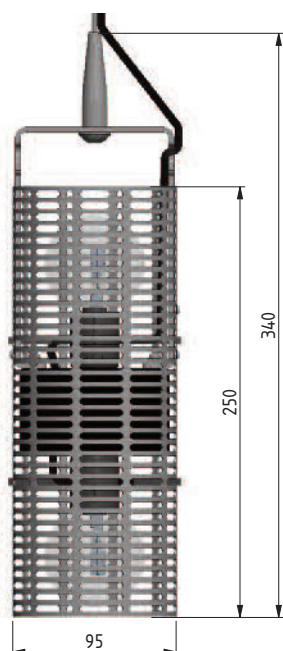

LUMISPHERE® Lanterns

Lumisphere® Lanterns

Lumisphere® Lanterns utilise two of our low voltage LEDs/lamps, enclosed in a Stainless-Steel mesh and suspended from a marine grade wire.

These are a great option for industrial themed interiors eg: bars, restaurants, retail displays etc.

Our Lanterns are made to order with a choice of Globe and LED colours available.

Contact us if you have a lighting idea we can help bring to life with Lumisphere products!

Specification/features

- Light source – Any of our large harness LEDs/lamps can be used (see page 6/7)
- Environment Protection IP68
- Can be Dimmable if Carnival LED chosen
- Made to order
- Globe Colour and LED colour can be specified