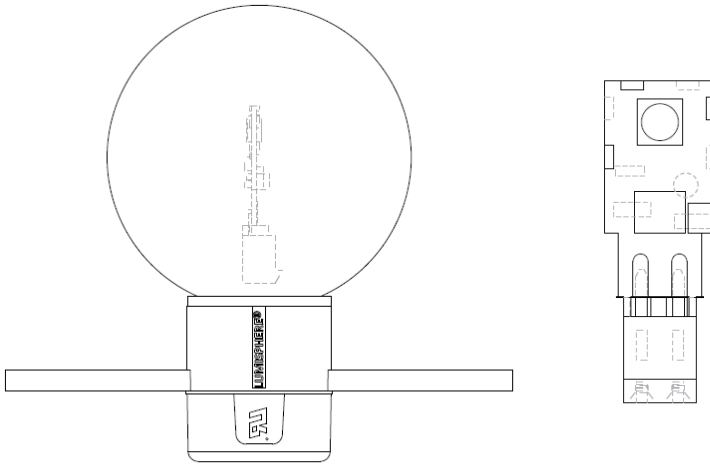

Lumisphere® X12 Large Harness Orbical 360/8

Features

12v AC/DC SELV

IP68 rated

BS EN 60958 CE UL Listed

Average life 50,000hrs

More on the LED

The Lumisphere® Orbical 360_8 is a plug in LED module which uses 8 SMD LEDs to create a bright and vibrant light with a similar light appearance to that of a traditional bulb. The 8 module LED light unit consuming 1.0watts is designed as simple retro fit LED for any Lumisphere® existing X12 system.

Technical Data:

- 12v AC/DC 8 module
- Colours: - Warm White, Cool White, Red, Blue, Amber and Green
- Cool White: - 5500 – 6800k
- Warm White: - 3000k
- CRI - 80
- Flux/M Lm - 60

More on our X12 system

LAMP HOLDERS	Material Flammability	Nylon 66 Self extinguished grade UV stabilised Flammability rating to ASTN D 635 U.L. V2 UL Listing E170572 UL2108 compliant
GLOBE	Material Flammability Tensile Strength Impact Resistance	Polycarbonate UV stabilised Flame retardant grade U.L. V2 700KKG/CM2 80Kg CM/CM
LAMPS/LED's	X12	Xenon light capsules & LED's (various)
CABLE	Material Flammability	Twin conductor stranded tinned copper 60/0.25 3.00mm2 Sheath – heat, oil and flame-retardant rubber UV stabilised Conforms to BS4066 Part 1. EIC 332-1 UL. Listed No. E168888 (M) UL Listing E168888