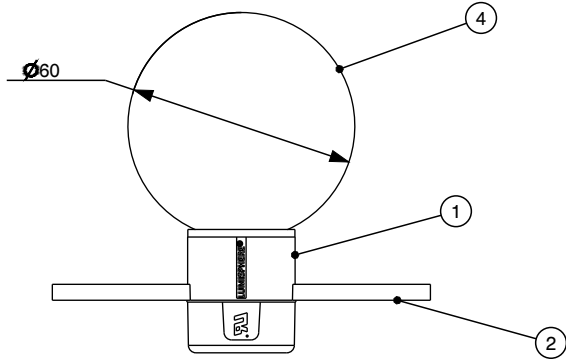

### More on the LED

The Lumisphere® Orbical 360\_8 is a plug in LED module which uses 8 SMD LEDs to create a bright and vibrant light with a similar light appearance to that of a traditional bulb. The 8 module LED light unit consuming 1.0watts is designed as simple retro fit LED for any Lumisphere® existing X12 system.

G Type Globe Option

A Type Globe Option

Maximum number of lamps with 2 metres to first light

Spacing	Maximum No of Orbical 8 LED's
1000mm	105
500mm	140
330mm	170
250mm	200

Light unit weight - 33g

Cable weight per metre - 100g