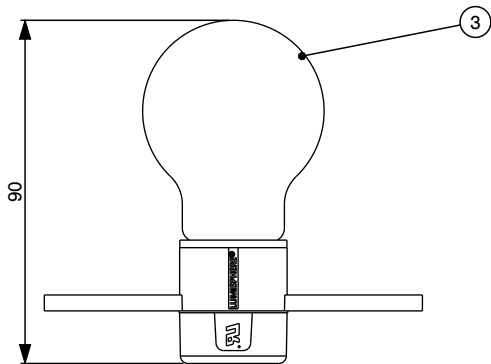

A Type Globe Option

Maximum number of lamps with 2 metres to first light

Spacing	Maximum No of Orbical 8 LED's
1000mm	105
500mm	140
330mm	170
250mm	200

Light unit weight - 33g

Cable weight per metre - 100g

Item No	Description	Part No:
1	X12 Lampholder Black	LHCX12 - B
	X12 Lampholder White	LHCX12 - W
2	Large harness cable Black	LHCCAB
	Large harness cable White	LHCCAW
3	Globes "A" Type Clear	LHCgICA
	Globes "A" Type Frosted	LHCgIFA
	Globes "A" Type Red	LHCgIRA
	Globes "A" Type Amber	LHCgIAA
	Globes "A" Type Purple	LHCgIPA
	Globes "A" Type Green	LHCgIGA
	Globes "A" Type Blue	LHCgIBA
4	Globes "G" Type Clear	LHCgICG
	Globes "G" Type Frosted	LHCgIFG
	Globes "G" Type White	LHCgIWG
	Globes "G" Type Red	LHCgIRG
	Globes "G" Type Amber	LHCgIAG
	Globes "G" Type Purple	LHCgIPG
	Globes "G" Type Green	LHCgIGG
	Globes "G" Type Pink	LHCgIPG
	Globes "G" Type Blue	LHCgIBG
5	Orbical 360/8 module only Warm White	LHC3608WW
	Orbical 360/8 module only Cool White	LHC3608CW
	Orbical 360/8 module only Red	LHC3608R
	Orbical 360/8 module only Green	LHC3608G
	Orbical 360/8 module only Blue	LHC3608B
	Orbical 360/8 module only Amber	LHC3608A

THIS DRAWING AND DESIGN IS THE PROPERTY OF LUMISPHERE PRODUCTS LTD AND MUST NOT BE COPIED, LOANED, NOR ANY INFORMATION CONTAINED HEREIN TRANSFERRED TO A PART WITHOUT CONSENT OF LUMISPHERE PRODUCTS LTD.

REVISIONS

REV	DRAWN	CHECKED	DATE

	DOC TYPE	3RD ANGLE PROJ. DIMENSIONS ARE IN MILLIMETRES.	SHT No
	ASSY		1
www.Lumisphere.co.uk	DRAWN	X12 SYSTEM Orbical 8	SCALE
	BD		1:2
REGISTERED OFFICE: HALLGARTH ACCOUNTANTS LTD, 2 HALLGARTH, PICKERING, YO187A, REGISTERED NUMBER 2335636	CHECKED		SIZE
	AD		A4
SALES TEL: 01245 329999 HEAD OFFICE TEL: 01751 411942	APPROVED	PART NUMBER	CAD REV No
	AD		1