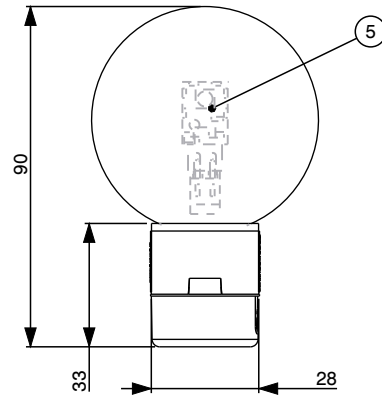

G Type Globe Option

A Type Globe Option

Maximum number of lamps with 2 metres to first light

Spacing	Maximum No of Orbical 8 LED's
1000mm	105
500mm	140
330mm	170
250mm	200

Light unit weight - 33g

Cable weight per metre - 100g

REVISIONS

REV	DRAWN	CHECKED	DATE

	DOC TYPE	3RD ANGLE PROJ. DIMENSIONS ARE IN MILLIMETRES.	SHT No
	ASSY		1
www.Lumisphere.co.uk	DRAWN	X12 SYSTEM Orbical 8	SCALE
	BD		1:2
REGISTERED OFFICE: HALLGARTH ACCOUNTANTS LTD, 2 HALLGARTH, PICKERING, YO187A, REGISTERED NUMBER 2335636	CHECKED		SIZE
	AD		A4
SALES TEL: 01245 329999 HEAD OFFICE TEL: 01751 411942	APPROVED	PART NUMBER	CAD REV No
	AD		1