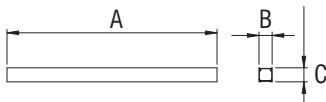

- Aluminium body, painted electrostatically in selected colour.
- High efficient satin cover.
- CRI: min. 80 / SDCM: 3
- Luminous Efficacy:
  164Lm/W at 4000K 300mA
  157Lm/W at 3000K 300mA

Code	Description	Dimensions mm		
		A	B	C
8245402	Cyclone Slim 9 Part Up Down 29W Warm	1200	75	80
8245403	Cyclone Slim 9 Part Up Down 29W Neutral	1200	75	80
8245412	Cyclone Slim 10 Part Up Down 16W Warm	600	75	80
8245413	Cyclone Slim 10 Part Up Down 16W Neutral	600	75	80
8245422	Cyclone Slim 11 Part Up Down 8W Warm	300	75	80
8245423	Cyclone Slim 11 Part Up Down 8W Neutral	300	75	80

For dimmer version add letter "D" at the end of product code.

Colour Codes:

0 Colours 1 White 2 Titan 3 Black