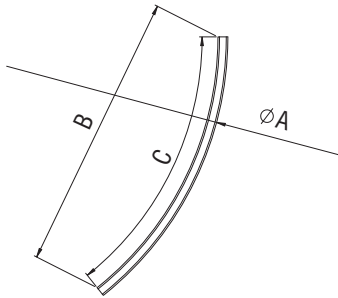

Code	Description	Dimensions mm		
		ØA	ØB	C
8245052	Cyclone Slim 1 Up Down 38W Warm*	600	450	80
8245053	Cyclone Slim 1 Up Down 38W Neutral*	600	450	80
8245062	Cyclone Slim 2 Up Down 52W Warm*	800	650	80
8245063	Cyclone Slim 2 Up Down 52W Neutral*	800	650	80
8245072	Cyclone Slim 3 Up Down 79W Warm	1100	950	80
8245073	Cyclone Slim 3 Up Down 79W Neutral	1100	950	80
8245082	Cyclone Slim 4 Up Down 99W Warm	1450	1300	80
8245083	Cyclone Slim 4 Up Down 99W Neutral	1450	1300	80

- Aluminium body, painted electrostatically in selected colour.
- High efficient satin cover.
- CRI: min. 80 / SDCM: 3
- Luminous Efficacy:
164Lm/W at 4000K 300mA
157Lm/W at 3000K 300mA

Code	Description	Dimensions mm		
		ØA	B	C ⁽¹⁾
8245362	Cyclone Slim 5 Part Up Down 50W Warm	2000-1850	1700	120
8245363	Cyclone Slim 5 Part Up Down 50W Neutral	2000-1850	1700	120
8245372	Cyclone Slim 6 Part Up Down 43W Warm	3000-2850	1675	72
8245373	Cyclone Slim 6 Part Up Down 43W Neutral	3000-2850	1675	72
8245382	Cyclone Slim 7 Part Up Down 43W Warm	4000-3850	1670	51
8245383	Cyclone Slim 7 Part Up Down 43W Neutral	4000-3850	1670	51
8245392	Cyclone Slim 8 Part Up Down 53W Warm	5000-4850	2100	51
8245393	Cyclone Slim 8 Part Up Down 53W Neutral	5000-4850	2100	51

Code	Description	Dimensions mm		
		A	B	C
8245402	Cyclone Slim 9 Part Up Down 29W Warm	1200	75	80
8245403	Cyclone Slim 9 Part Up Down 29W Neutral	1200	75	80
8245412	Cyclone Slim 10 Part Up Down 16W Warm	600	75	80
8245413	Cyclone Slim 10 Part Up Down 16W Neutral	600	75	80
8245422	Cyclone Slim 11 Part Up Down 8W Warm	300	75	80
8245423	Cyclone Slim 11 Part Up Down 8W Neutral	300	75	80