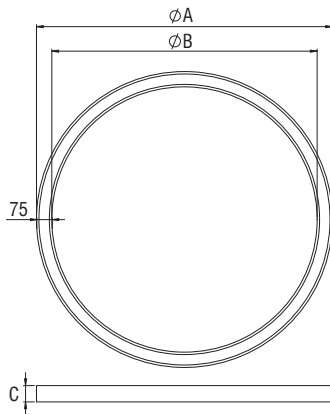

Upon request:

- Connection for emergency lighting system, for one or three hours.
- With microprismatic cover *.

CYCLONE SLIM UP DOWN

- Aluminium body, painted electrostatically in selected colour.
- High efficient satin cover.
- CRI: min. 80 / SDCM: 3
- Luminous Efficacy:
164Lm/W at 4000K 300mA
157Lm/W at 3000K 300mA

Code	Description	Dimensions mm		
		ØA	ØB	C
8245052	Cyclone Slim 1 Up Down 38W Warm*	600	450	80
8245053	Cyclone Slim 1 Up Down 38W Neutral*	600	450	80
8245062	Cyclone Slim 2 Up Down 52W Warm*	800	650	80
8245063	Cyclone Slim 2 Up Down 52W Neutral*	800	650	80
8245072	Cyclone Slim 3 Up Down 79W Warm	1100	950	80
8245073	Cyclone Slim 3 Up Down 79W Neutral	1100	950	80
8245082	Cyclone Slim 4 Up Down 99W Warm	1450	1300	80
8245083	Cyclone Slim 4 Up Down 99W Neutral	1450	1300	80

- Aluminium body, painted electrostatically in selected colour.
- High efficient satin cover.
- CRI: min. 80 / SDCM: 3
- Luminous Efficacy:
164Lm/W at 4000K 300mA
157Lm/W at 3000K 300mA

Code	Description	Dimensions mm		
		ØA	B	C ⁽¹⁾
8245362	Cyclone Slim 5 Part Up Down 50W Warm	2000-1850	1700	120
8245363	Cyclone Slim 5 Part Up Down 50W Neutral	2000-1850	1700	120
8245372	Cyclone Slim 6 Part Up Down 43W Warm	3000-2850	1675	72
8245373	Cyclone Slim 6 Part Up Down 43W Neutral	3000-2850	1675	72
8245382	Cyclone Slim 7 Part Up Down 43W Warm	4000-3850	1670	51
8245383	Cyclone Slim 7 Part Up Down 43W Neutral	4000-3850	1670	51
8245392	Cyclone Slim 8 Part Up Down 53W Warm	5000-4850	2100	51
8245393	Cyclone Slim 8 Part Up Down 53W Neutral	5000-4850	2100	51

Code	Description	Dimensions mm		
		A	B	C
8245402	Cyclone Slim 9 Part Up Down 29W Warm	1200	75	80
8245403	Cyclone Slim 9 Part Up Down 29W Neutral	1200	75	80
8245412	Cyclone Slim 10 Part Up Down 16W Warm	600	75	80
8245413	Cyclone Slim 10 Part Up Down 16W Neutral	600	75	80
8245422	Cyclone Slim 11 Part Up Down 8W Warm	300	75	80
8245423	Cyclone Slim 11 Part Up Down 8W Neutral	300	75	80