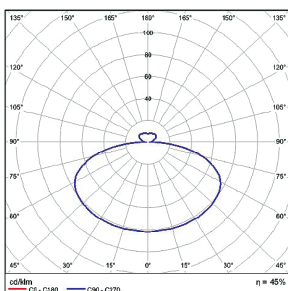

Upon request:

- Connection for emergency lighting system, for one or three hours.
- With microprismatic cover *.