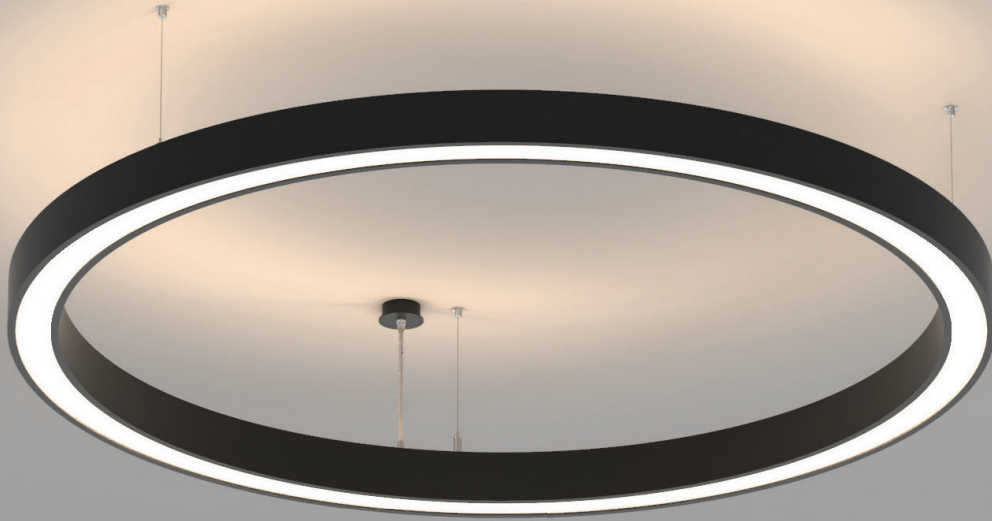

CYCLONE SLIM UP DOWN

This luminaire combines the architectural style with the efficiency. It produces perfect lighting conditions without annoying reflections and that is why it can be used from entrance areas to offices. The visual benefit: The continuous-row system is illuminated absolutely uniformly from beginning to end, is economically efficient, is maintenance-free and it has long service life.

Technical Features

- Aluminium body, painted electrostatically in selected colour.
- High efficient satin cover.
- Direct and indirect illumination.
- Pure light without IR/UV radiation.
- Only for pendant installation.
- Operation life: 50,000 hours with efficiency > 80% of the initial luminous flux (L80B10).
- Connection for operation on 230V-50/60Hz.

Upon request:

- Connection for emergency lighting system, for one or three hours.
- With microprismatic cover *.

CYCLONE SLIM UP DOWN

- Aluminium body, painted electrostatically in selected colour.
- High efficient satin cover.
- CRI: min. 80 / SDCM: 3
- Luminous Efficacy:
164Lm/W at 4000K 300mA
157Lm/W at 3000K 300mA

- Aluminium body, painted electrostatically in selected colour.
- High efficient satin cover.
- CRI: min. 80 / SDCM: 3
- Luminous Efficacy:
164Lm/W at 4000K 300mA
157Lm/W at 3000K 300mA

Code	Description	Dimensions mm		
		ØA	B	C ⁽¹⁾
8245362	Cyclone Slim 5 Part Up Down 50W Warm	2000-1850	1700	120
8245363	Cyclone Slim 5 Part Up Down 50W Neutral	2000-1850	1700	120
8245372	Cyclone Slim 6 Part Up Down 43W Warm	3000-2850	1675	72
8245373	Cyclone Slim 6 Part Up Down 43W Neutral	3000-2850	1675	72
8245382	Cyclone Slim 7 Part Up Down 43W Warm	4000-3850	1670	51
8245383	Cyclone Slim 7 Part Up Down 43W Neutral	4000-3850	1670	51
8245392	Cyclone Slim 8 Part Up Down 53W Warm	5000-4850	2100	51
8245393	Cyclone Slim 8 Part Up Down 53W Neutral	5000-4850	2100	51