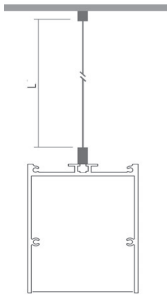

CYCLONE SLIM UP DOWN

SINGLE ADJUSTABLE SUSPENSION

- Stainless steel cable and regulators.

- **Required:**
3 pieces for each luminaire.

Code	Description	L	Kg
900111	Single Suspension	500	0,050
900112	Single Suspension	1000	0,100
900113	Single Suspension	1500	0,150
900114	Single Suspension	2000	0,200
900116	Single Suspension	3000	0,300