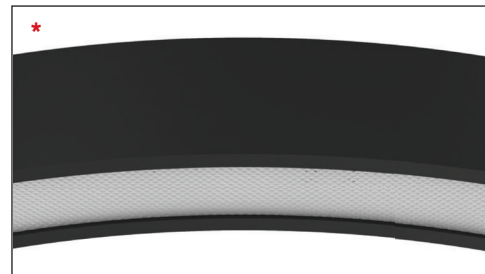

CYCLONE SLIM UP DOWN

This luminaire combines the architectural style with the efficiency. It produces perfect lighting conditions without annoying reflections and that is why it can be used from entrance areas to offices. The visual benefit: The continuous-row system is illuminated absolutely uniformly from beginning to end, is economically efficient, is maintenance-free and it has long service life.

Technical Features

- Aluminium body, painted electrostatically in selected colour.
- High efficient satin cover.
- Direct and indirect illumination.
- Pure light without IR/UV radiation.
- Only for pendant installation.
- Operation life: 50,000 hours with efficiency > 80% of the initial luminous flux (L80B10).
- Connection for operation on 230V-50/60Hz.

Upon request:

- Connection for emergency lighting system, for one or three hours.
- With microprismatic cover *.

CYCLONE SLIM UP DOWN

- Aluminium body, painted electrostatically in selected colour.
- High efficient satin cover.
- CRI: min. 80 / SDCM: 3
- Luminous Efficacy:
164Lm/W at 4000K 300mA
157Lm/W at 3000K 300mA