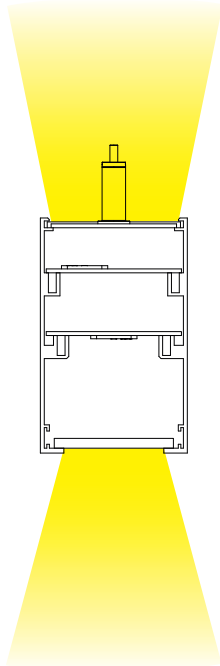

Upon request:

- Connection for emergency lighting system, for one or three hours.
- With microprismatic cover *.

CYCLONE SLIM TWO WAY

- Aluminium body, painted electrostatically in selected colour.
- High efficient satin cover.
- CRI: min. 80 / SDCM: 3
- Luminous Efficacy:
164Lm/W at 4000K 300mA
157Lm/W at 3000K 300mA

Code	Description	Dimensions mm		
		ØA	ØB	C
8246052	Cyclone Slim 1 Two Way 38W+30W Warm	600	450	120
8246053	Cyclone Slim 1 Two Way 38W+30W Neutral	600	450	120
8246062	Cyclone Slim 2 Two Way 52W+37W Warm	800	650	120
8246063	Cyclone Slim 2 Two Way 52W+37W Neutral	800	650	120
8246072	Cyclone Slim 3 Two Way 79W+51W Warm	1100	950	120
8246073	Cyclone Slim 3 Two Way 79W+51W Neutral	1100	950	120
8246082	Cyclone Slim 4 Two Way 99W+58W Warm	1450	1300	120
8246083	Cyclone Slim 4 Two Way 99W+58W Neutral	1450	1300	120

For dimmer version add letter "D" at the end of product code.

Colour Codes:

0 Colours 1 White 2 Titan 3 Black

CYCLONE SLIM TWO WAY

CYCLONE SLIM PART TWO WAY

- Aluminium body, painted electrostatically in selected colour.
- High efficient satin cover.
- CRI: min. 80 / SDCM: 3
- Luminous Efficacy:
164Lm/W at 4000K 300mA
157Lm/W at 3000K 300mA

Code	Description	Dimensions mm		
		ØA	B	C ⁽¹⁾
8246362	Cyclone Slim 5 Two Way Part 50W+34W Warm	2000-1850	1700	120
8246363	Cyclone Slim 5 Two Way Part 50W+34W Neutral	2000-1850	1700	120
8246372	Cyclone Slim 6 Two Way Part 43W+27W Warm	3000-2850	1675	72
8246373	Cyclone Slim 6 Two Way Part 43W+27W Neutral	3000-2850	1675	72
8246382	Cyclone Slim 7 Two Way Part 43W+27W Warm	4000-3850	1670	51
8246383	Cyclone Slim 7 Two Way Part 43W+27W Neutral	4000-3850	1670	51
8246392	Cyclone Slim 8 Two Way Part 53W+37W Warm	5000-4850	2100	51
8246393	Cyclone Slim 8 Two Way Part 53W+37W Neutral	5000-4850	2100	51