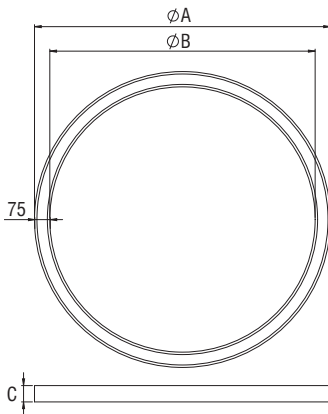

Upon request:

- Connection for emergency lighting system, for one or three hours.
- With microprismatic cover *.

CYCLONE SLIM TWO WAY

- Aluminium body, painted electrostatically in selected colour.
- High efficient satin cover.
- CRI: min. 80 / SDCM: 3
- Luminous Efficacy:
164Lm/W at 4000K 300mA
157Lm/W at 3000K 300mA

Code	Description	Dimensions mm		
		ØA	ØB	C
8246052	Cyclone Slim 1 Two Way 38W+30W Warm	600	450	120
8246053	Cyclone Slim 1 Two Way 38W+30W Neutral	600	450	120
8246062	Cyclone Slim 2 Two Way 52W+37W Warm	800	650	120
8246063	Cyclone Slim 2 Two Way 52W+37W Neutral	800	650	120
8246072	Cyclone Slim 3 Two Way 79W+51W Warm	1100	950	120
8246073	Cyclone Slim 3 Two Way 79W+51W Neutral	1100	950	120
8246082	Cyclone Slim 4 Two Way 99W+58W Warm	1450	1300	120
8246083	Cyclone Slim 4 Two Way 99W+58W Neutral	1450	1300	120

Code	Description	Dimensions mm		
		ØA	B	C ⁽¹⁾
8246362	Cyclone Slim 5 Two Way Part 50W+34W Warm	2000-1850	1700	120
8246363	Cyclone Slim 5 Two Way Part 50W+34W Neutral	2000-1850	1700	120
8246372	Cyclone Slim 6 Two Way Part 43W+27W Warm	3000-2850	1675	72
8246373	Cyclone Slim 6 Two Way Part 43W+27W Neutral	3000-2850	1675	72
8246382	Cyclone Slim 7 Two Way Part 43W+27W Warm	4000-3850	1670	51
8246383	Cyclone Slim 7 Two Way Part 43W+27W Neutral	4000-3850	1670	51
8246392	Cyclone Slim 8 Two Way Part 53W+37W Warm	5000-4850	2100	51
8246393	Cyclone Slim 8 Two Way Part 53W+37W Neutral	5000-4850	2100	51

POWER SUPPLY

- Plastic body.
- With transparent cable 5x0,50mm².

Code	Description	L	Kg
900162	Power Supply 5x0,50mm ² with Rosette Ø75	1000	0,120
900164	Power Supply 5x0,50mm ² with Rosette Ø75	2000	0,240
900166	Power Supply 5x0,50mm ² with Rosette Ø75	3000	0,360
900167	Power Supply 5x0,50mm ² with Rosette Ø75	4000	0,500