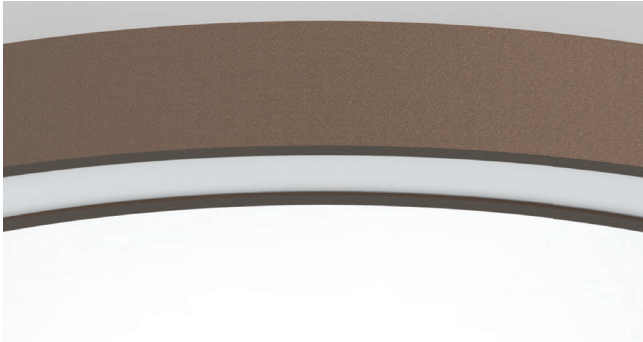

Technical Features

- Aluminium body, painted electrostatically in selected colour.
- High efficient satin cover.
- Direct and indirect illumination.
- Pure light without IR/UV radiation.
- Only for pendant installation.
- Operation life: 50,000 hours with efficiency > 80% of the initial luminous flux (L80B10).
- Connection for operation on 230V-50/60Hz.

Upon request:

- Connection for emergency lighting system, for one or three hours.
- With microprismatic cover *.

CYCLONE SLIM TWO WAY

- Aluminium body, painted electrostatically in selected colour.
- High efficient satin cover.
- CRI: min. 80 / SDCM: 3
- Luminous Efficacy:
164Lm/W at 4000K 300mA
157Lm/W at 3000K 300mA

Code	Description	Dimensions mm		
		ØA	ØB	C
8246052	Cyclone Slim 1 Two Way 38W+30W Warm	600	450	120
8246053	Cyclone Slim 1 Two Way 38W+30W Neutral	600	450	120
8246062	Cyclone Slim 2 Two Way 52W+37W Warm	800	650	120
8246063	Cyclone Slim 2 Two Way 52W+37W Neutral	800	650	120
8246072	Cyclone Slim 3 Two Way 79W+51W Warm	1100	950	120
8246073	Cyclone Slim 3 Two Way 79W+51W Neutral	1100	950	120
8246082	Cyclone Slim 4 Two Way 99W+58W Warm	1450	1300	120
8246083	Cyclone Slim 4 Two Way 99W+58W Neutral	1450	1300	120

For dimmer version add letter "D" at the end of product code.

Colour Codes:

0 Colours 1 White 2 Titan 3 Black

CYCLONE SLIM TWO WAY

CYCLONE SLIM PART TWO WAY

- Aluminium body, painted electrostatically in selected colour.
- High efficient satin cover.
- CRI: min. 80 / SDCM: 3
- Luminous Efficacy:
164Lm/W at 4000K 300mA
157Lm/W at 3000K 300mA