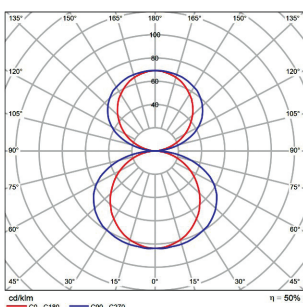

Upon request:

- Connection for emergency lighting system, for one or three hours.
- With microprismatic cover *.