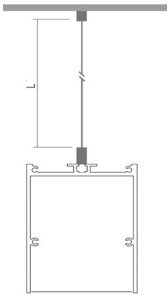

CYCLONE SLIM TWO WAY

SINGLE ADJUSTABLE SUSPENSION

- Stainless steel cable and regulators.

- **Required:**
3 pieces for each luminaire.

Code	Description	L	Kg
900111	Single Suspension	500	0,050
900112	Single Suspension	1000	0,100
900113	Single Suspension	1500	0,150
900114	Single Suspension	2000	0,200
900116	Single Suspension	3000	0,300