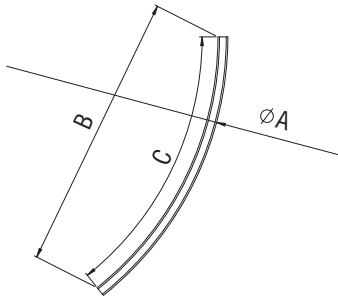

CYCLONE SLIM TWO WAY

CYCLONE SLIM PART TWO WAY

- Aluminium body, painted electrostatically in selected colour.
- High efficient satin cover.
- CRI: min. 80 / SDCM: 3
- Luminous Efficacy:
  164Lm/W at 4000K 300mA
  157Lm/W at 3000K 300mA

Code	Description	Dimensions mm		
		ØA	B	C⁽¹⁾
8246362	Cyclone Slim 5 Two Way Part 50W+34W Warm	2000-1850	1700	120
8246363	Cyclone Slim 5 Two Way Part 50W+34W Neutral	2000-1850	1700	120
8246372	Cyclone Slim 6 Two Way Part 43W+27W Warm	3000-2850	1675	72
8246373	Cyclone Slim 6 Two Way Part 43W+27W Neutral	3000-2850	1675	72
8246382	Cyclone Slim 7 Two Way Part 43W+27W Warm	4000-3850	1670	51
8246383	Cyclone Slim 7 Two Way Part 43W+27W Neutral	4000-3850	1670	51
8246392	Cyclone Slim 8 Two Way Part 53W+37W Warm	5000-4850	2100	51
8246393	Cyclone Slim 8 Two Way Part 53W+37W Neutral	5000-4850	2100	51

For dimmer version add letter "D" at the end of product code.