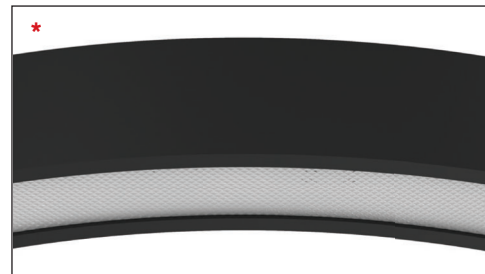

CYCLONE SLIM TWO WAY

This luminaire combines the architectural style with the efficiency. It produces perfect lighting conditions without annoying reflections and that is why it can be used from entrance areas to offices. The visual benefit: The continuous-row system is illuminated absolutely uniformly from beginning to end, is economically efficient, is maintenance-free and it has long service life.

Technical Features

- Aluminium body, painted electrostatically in selected colour.
- High efficient satin cover.
- Direct and indirect illumination.
- Pure light without IR/UV radiation.
- Only for pendant installation.
- Operation life: 50,000 hours with efficiency > 80% of the initial luminous flux (L80B10).
- Connection for operation on 230V-50/60Hz.

Upon request:

- Connection for emergency lighting system, for one or three hours.
- With microprismatic cover *.

CYCLONE SLIM TWO WAY

- Aluminium body, painted electrostatically in selected colour.
- High efficient satin cover.
- CRI: min. 80 / SDCM: 3
- Luminous Efficacy:
164Lm/W at 4000K 300mA
157Lm/W at 3000K 300mA

For dimmer version add letter "D" at the end of product code.

Colour Codes:

0 Colours 1 White 2 Titan 3 Black

CYCLONE SLIM TWO WAY

CYCLONE SLIM PART TWO WAY

- Aluminium body, painted electrostatically in selected colour.
- High efficient satin cover.
- CRI: min. 80 / SDCM: 3
- Luminous Efficacy:
164Lm/W at 4000K 300mA
157Lm/W at 3000K 300mA