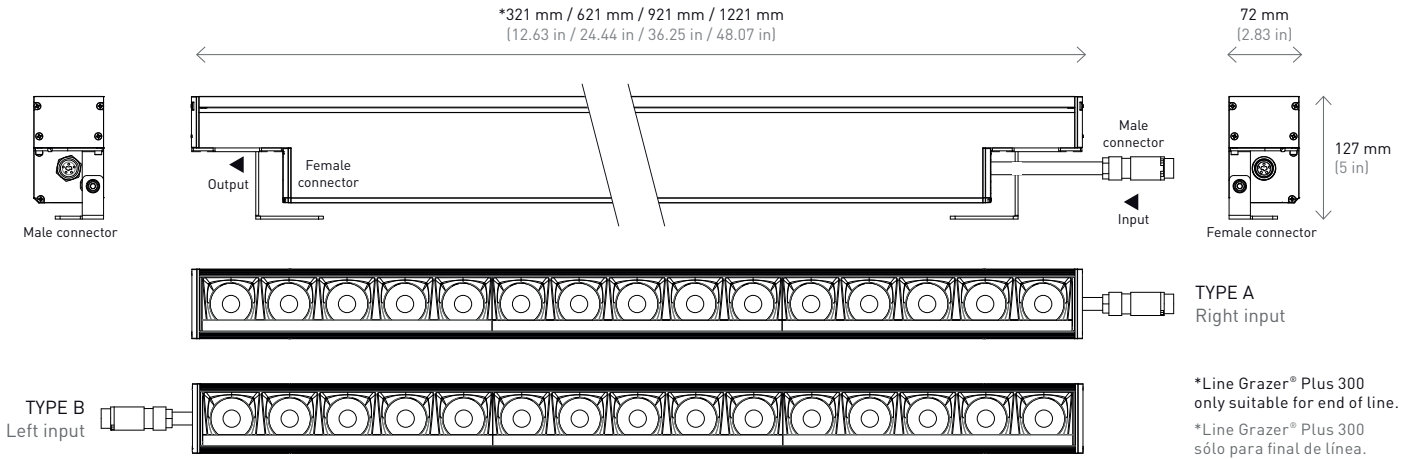

LINE GRAZER® PLUS

MEASURES MEDIDAS