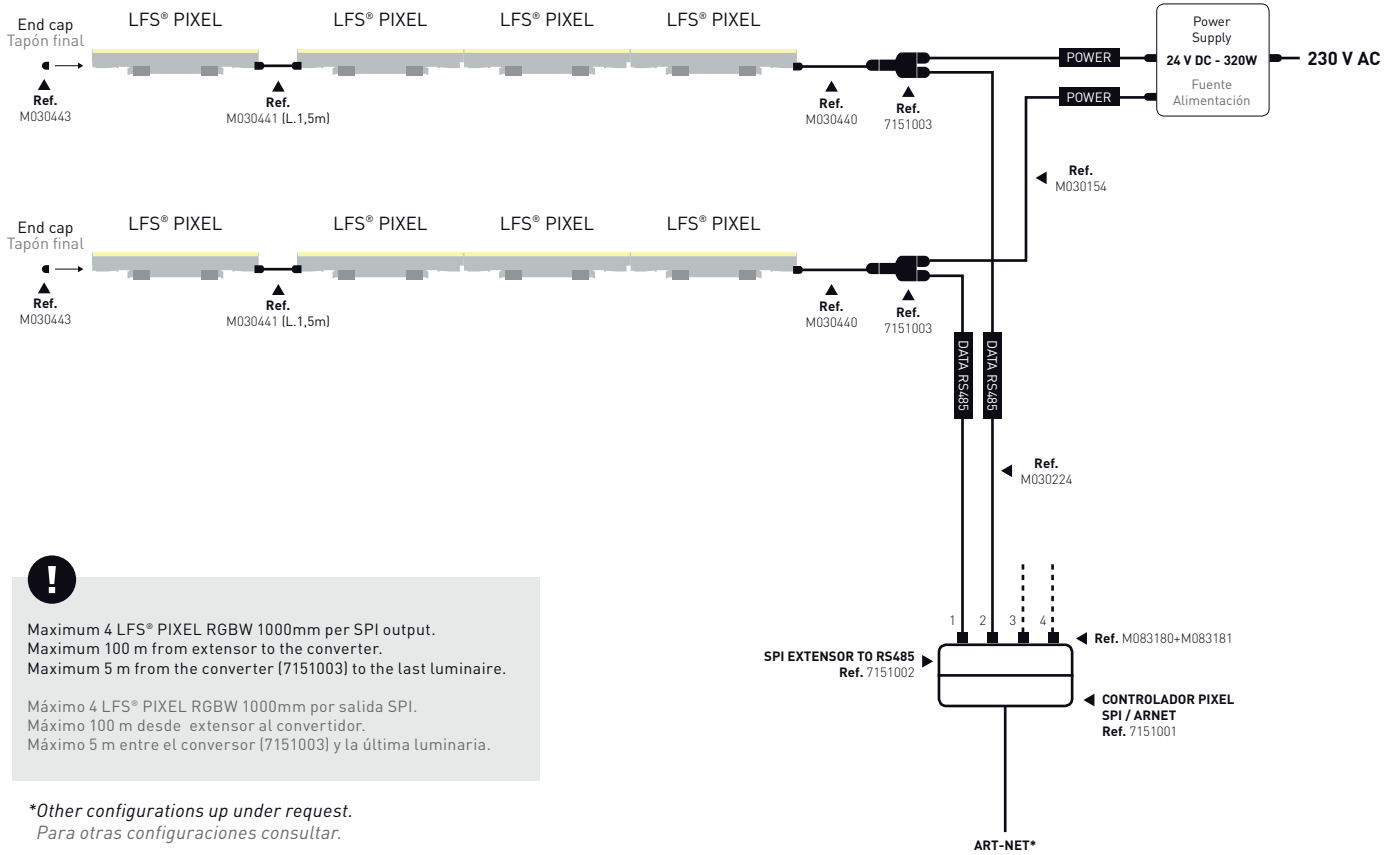

LED FLOOD STRIP® PLUS PIXEL

Gen 2

RGBW SPI CONNECTIONS CONEXIONES SPI PARA RGBW

Maximum 4 LFS® PIXEL RGBW 1000mm per SPI output.
Maximum 100 m from extensor to the converter.
Maximum 5 m from the converter (7151003) to the last luminaire.

Máximo 4 LFS® PIXEL RGBW 1000mm por salida SPI.
Máximo 100 m desde extensor al convertidor.
Máximo 5 m entre el convertidor (7151003) y la última luminaria.

*Other configurations up under request.
Para otras configuraciones consultar.