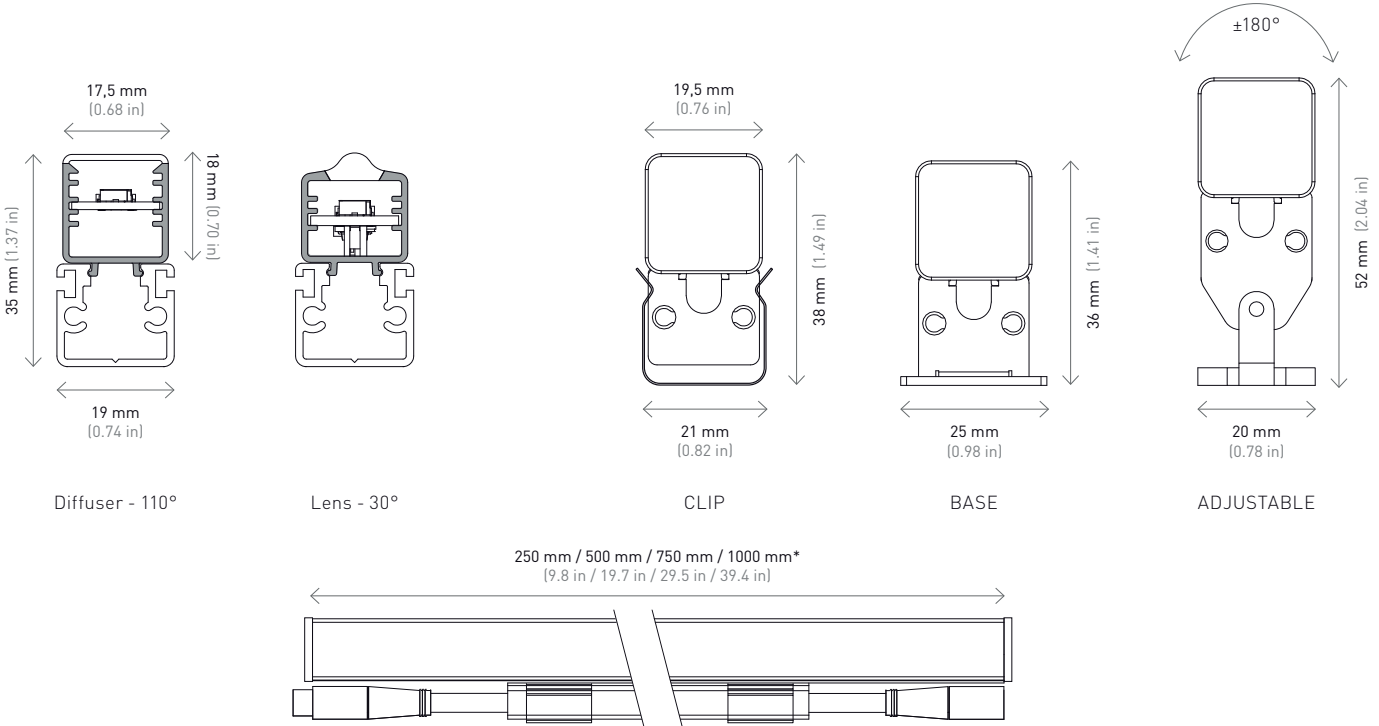

LED FLOOD STRIP® PLUS PIXEL

Gen 2

MEASURES MEDIDAS

*Measures without end caps. The end cap thickness is 5 mm each one.
*Medidas sin tapas finales. El grosor de cada tapa es de 5 mm.