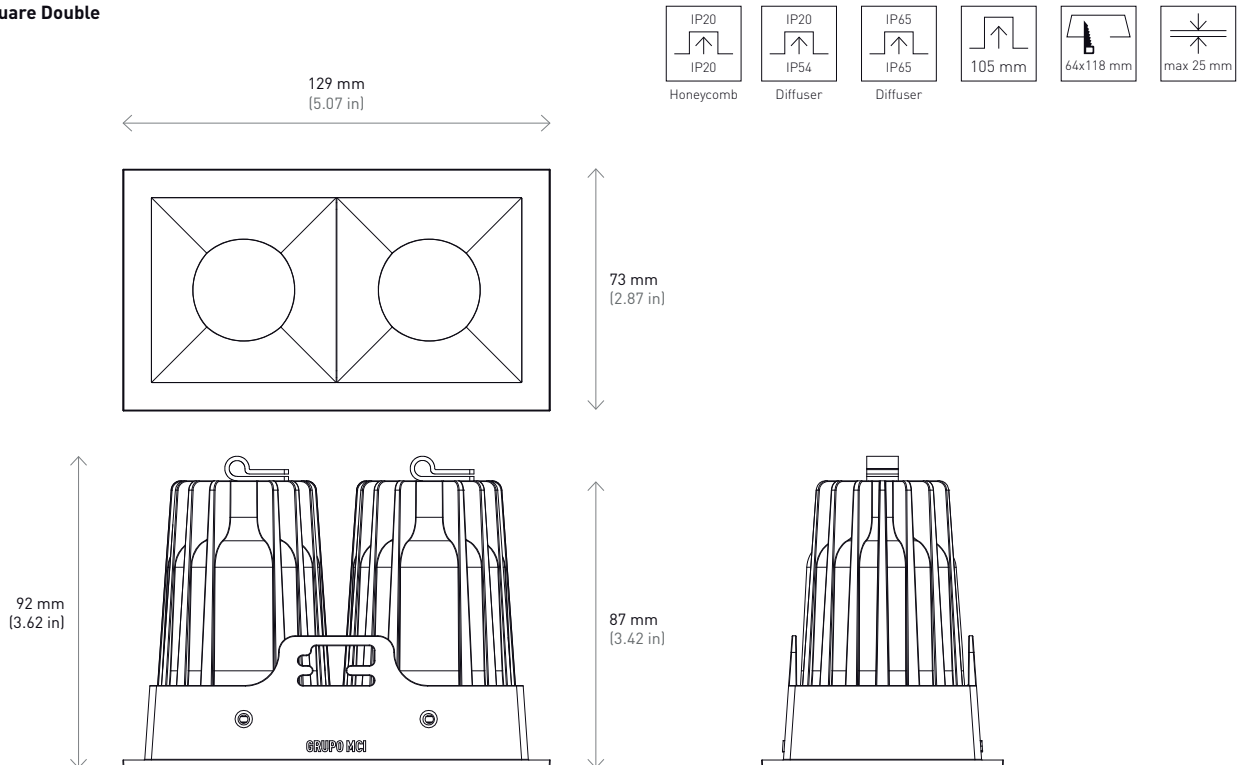

MEASURES MEDIDAS

Downito®70 Square Double