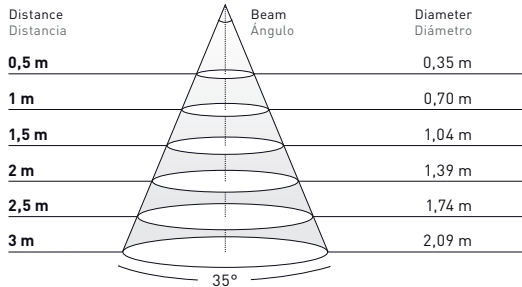

LIGHT DISTRIBUTION CURVES FOTOMETRÍAS

Downito® 70 Square Double **20 W** **35°**

	2700K	3000K	4000K
0,5 m	15.229 lux	16.031 lux	16.672 lux
1 m	3.807 lux	4.008 lux	4.168 lux
1,5 m	1.691 lux	1.781 lux	1.852 lux
2 m	951 lux	1.002 lux	1.042 lux
2,5 m	609 lux	641 lux	666 lux
3 m	422 lux	445 lux	462 lux