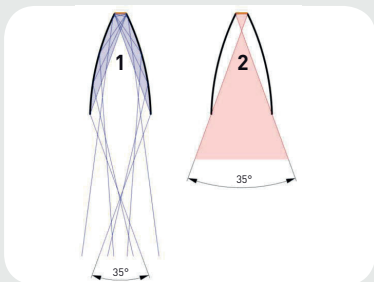

MCI TECHNOLOGY

Reflected light (1) + Direct light (2) = **MATCH**
CONCLUSION:
There is no residual light and maximum efficiency.

Luz reflejada (1) + Luz directa (2) = **COINCIDEN**
CONCLUSIÓN:
No hay luz residual y máxima eficiencia.

OTHER TECHNOLOGIES

Halo shapes and low efficiency
Halos y baja eficiencia