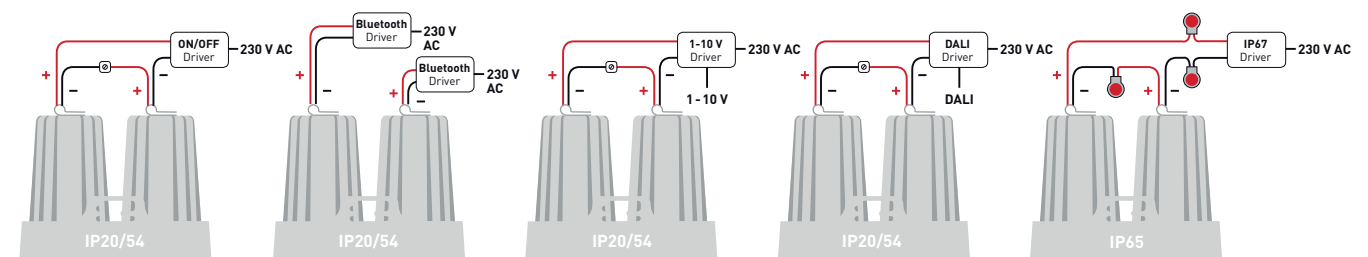

CONNECTIONS CONEXIONES