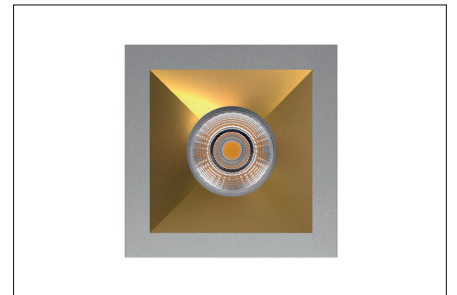

DETAILS
DETALLES

Different finishes for the passive reflector are available: white, black and gold.
Se pueden escoger diferentes acabados para el reflector pasivo: blanco, negro y dorado.