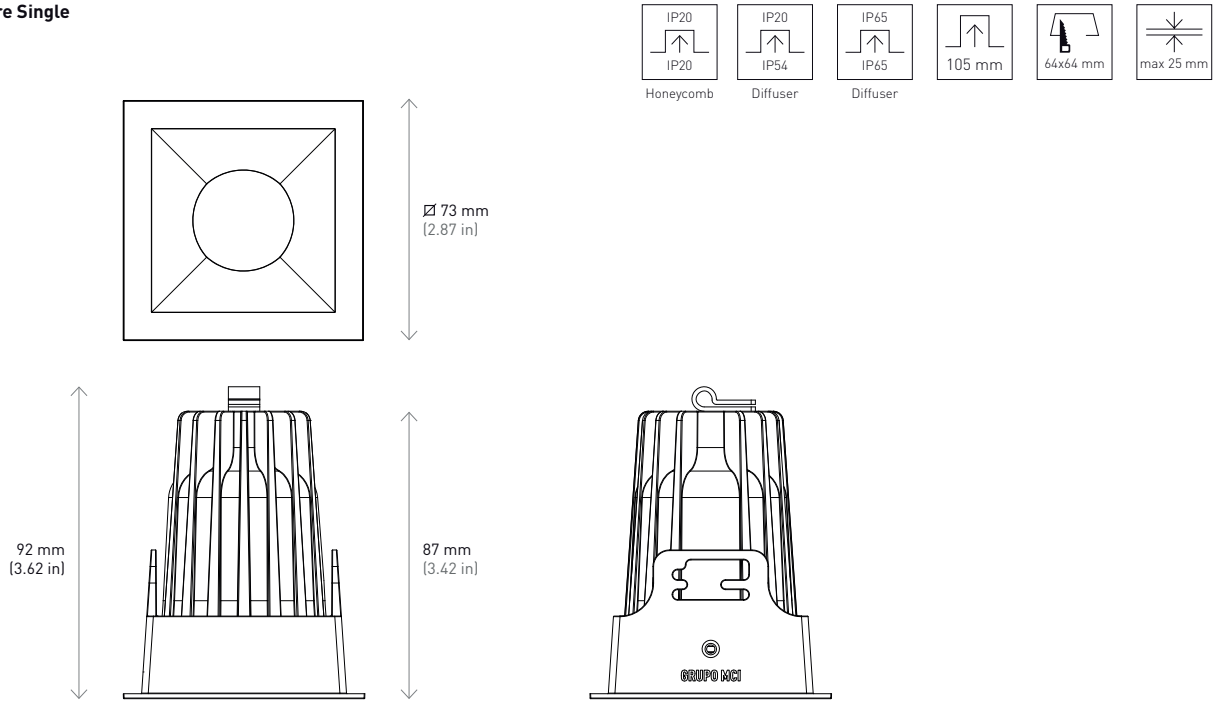

DOWNITO® 70 SQUARE

MEASURES MEDIDAS

Downito®70 Square Single