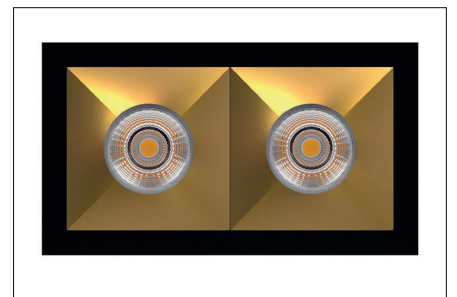

DETAILS
DETALLES

Different finishes for the passive reflector are available: white, black and gold.
Se pueden escoger diferentes acabados para el reflector pasivo: blanco, negro y dorado.