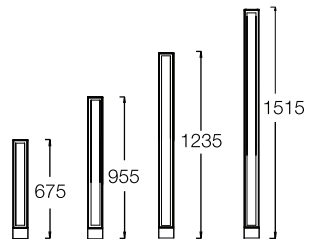

Electronic options

On/Off.
DALI/DSI/switchDIM/corridorFUNCTION.
1-10V.
Emergency Kit.

Accessories and finishes