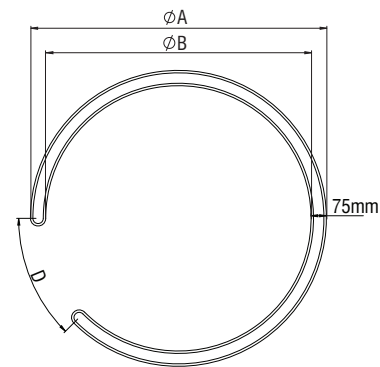

## CYCLONE SLIM SMOOTH

- Aluminium body, painted electrostatically in selected colour.
- High efficient satin cover.
- CRI: min. 80 / SDCM: 3
- Luminous Efficacy:  
164Lm/W at 4000K 300mA  
157Lm/W at 3000K 300mA

### UPON REQUEST

- In UP DOWN editions.

Code	Description	Dimensions mm			
		ØA	ØB	C	D
8301052	Cyclone Slim 1 Smooth 34W Warm*	600	450	80	125
8301053	Cyclone Slim 1 Smooth 34W Neutral*	600	450	80	125
8301062	Cyclone Slim 2 Smooth 45W Warm	800	650	80	200
8301063	Cyclone Slim 2 Smooth 45W Neutral	800	650	80	200
8301072	Cyclone Slim 3 Smooth 69W Warm	1100	950	80	320
8301073	Cyclone Slim 3 Smooth 69W Neutral	1100	950	80	320
8301082	Cyclone Slim 4 Smooth 89W Warm	1450	1300	80	450
8301083	Cyclone Slim 4 Smooth 89W Neutral	1450	1300	80	450