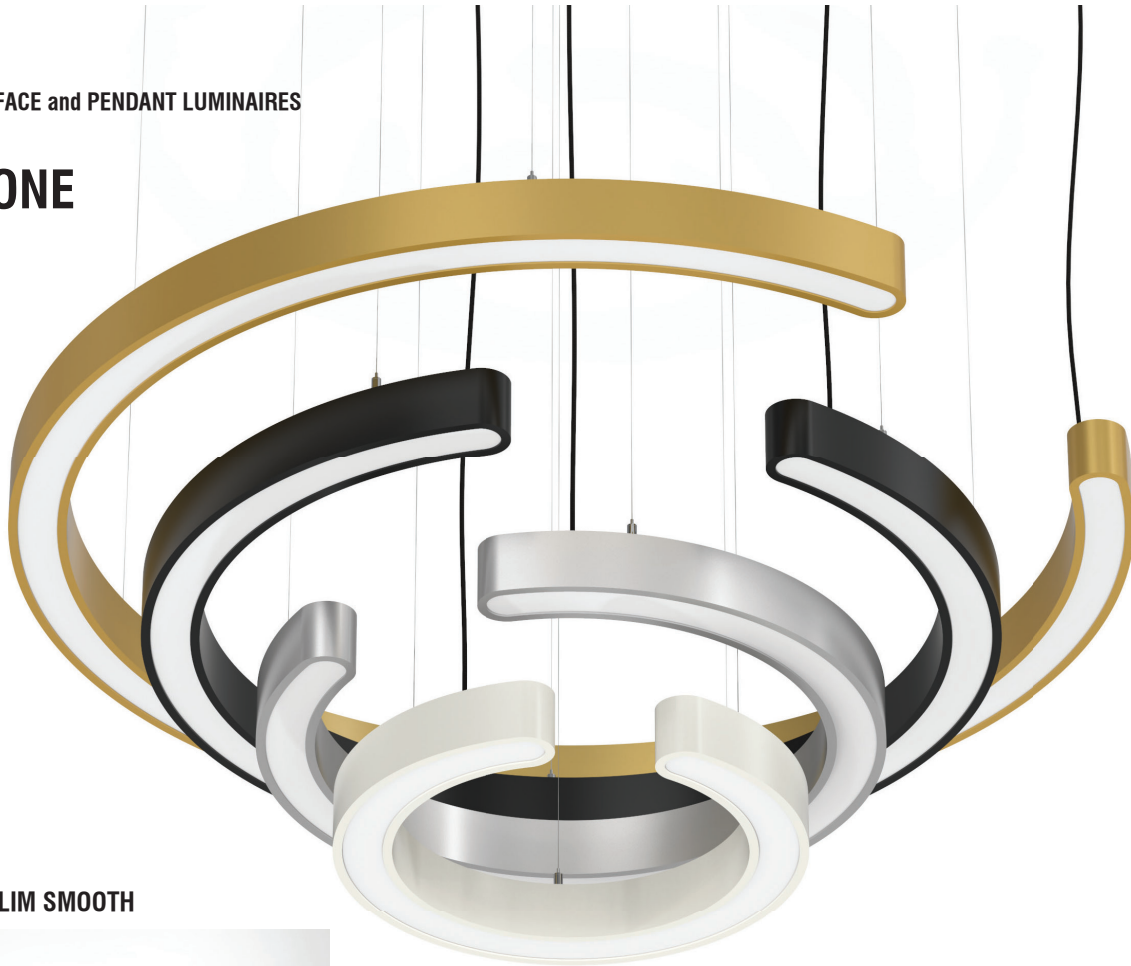

## CYCLONE SLIM SMOOTH

- Aluminium body, painted electrostatically in selected colour.
- High efficient satin cover.
- CRI: min. 80 / SDCM: 3
- Luminous Efficacy:  
164Lm/W at 4000K 300mA  
157Lm/W at 3000K 300mA

### UPON REQUEST

- In UP DOWN editions.

Code	Description	Dimensions mm			
		ØA	ØB	C	D
8301052	Cyclone Slim 1 Smooth 34W Warm*	600	450	80	125
8301053	Cyclone Slim 1 Smooth 34W Neutral*	600	450	80	125
8301062	Cyclone Slim 2 Smooth 45W Warm	800	650	80	200
8301063	Cyclone Slim 2 Smooth 45W Neutral	800	650	80	200
8301072	Cyclone Slim 3 Smooth 69W Warm	1100	950	80	320
8301073	Cyclone Slim 3 Smooth 69W Neutral	1100	950	80	320
8301082	Cyclone Slim 4 Smooth 89W Warm	1450	1300	80	450
8301083	Cyclone Slim 4 Smooth 89W Neutral	1450	1300	80	450

### Colour Codes:

0 Colours 1 White 2 Titan 3 Black