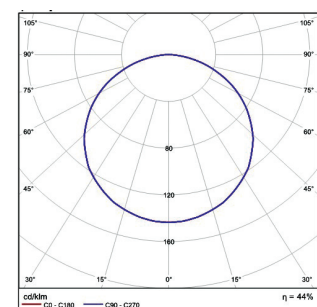

## CYCLONE SLIM SMOOTH

- Aluminium body, painted electrostatically in selected colour.
- High efficient satin cover.
- CRI: min. 80 / SDCM: 3
- Luminous Efficacy:  
164Lm/W at 4000K 300mA  
157Lm/W at 3000K 300mA

### UPON REQUEST

- In UP DOWN editions.

Code	Description	Dimensions mm			
		ØA	ØB	C	D
8301052	Cyclone Slim 1 Smooth 34W Warm*	600	450	80	125
8301053	Cyclone Slim 1 Smooth 34W Neutral*	600	450	80	125
8301062	Cyclone Slim 2 Smooth 45W Warm	800	650	80	200
8301063	Cyclone Slim 2 Smooth 45W Neutral	800	650	80	200
8301072	Cyclone Slim 3 Smooth 69W Warm	1100	950	80	320
8301073	Cyclone Slim 3 Smooth 69W Neutral	1100	950	80	320
8301082	Cyclone Slim 4 Smooth 89W Warm	1450	1300	80	450
8301083	Cyclone Slim 4 Smooth 89W Neutral	1450	1300	80	450