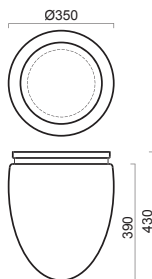

MIRA

Montura kovová
Stínidlo třívrstvé opálové sklo s matovaným povrchem
Držení stínidla šroubkové
Umístění stropní

Fixture metal
Shade three-layer opal glass with matt surface
Shade fixing with screws
Installation ceiling

S4 - bílá / white, **S12** - mosaz / brass, **S13** - stříbrná / silver, **S14** - nerez leštěná / stainless steel polished