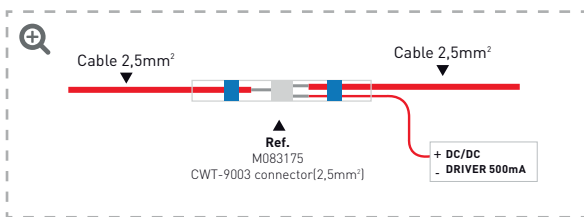

B In-tube driver installation Instalación driver interno

A EXTERNAL DRIVER INSTALLATION INSTALACIÓN DRIVER EXTERNO

3090911 (Driver)	From 1 up to 16 dots De 1 a 16 dots
3090915 (Driver)	From 9 up to 14 dots De 9 a 14 dots
3090917 (Driver)	From 25 up to 35 dots De 25 a 35 dots