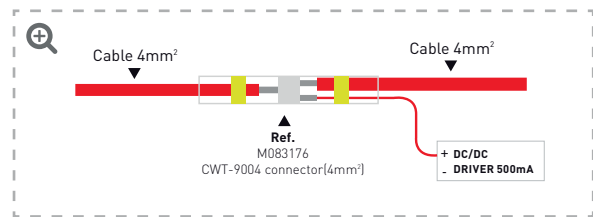

B In-tube driver installation Instalación driver interno

A EXTERNAL DRIVER INSTALLATION INSTALACIÓN DRIVER EXTERNO

3090911 (Driver)	From 1 up to 16 dots De 1 a 16 dots
3090915 (Driver)	From 9 up to 14 dots De 9 a 14 dots
3090917 (Driver)	From 25 up to 35 dots De 25 a 35 dots