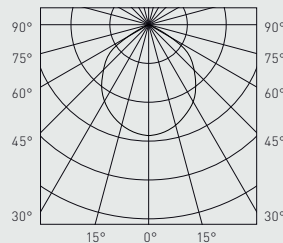

Dot Handrail® Flat & Curved				
Power	1,5 W (500mA)			
Color temperatures	2700K	3000K	4000K	5000K
Lumens output	60° - 114 lm 120° - 120 lm 90°(asymmetric) - 108 lm	60° - 120 lm 120° - 126 lm 90°(asymmetric) - 114 lm	60° - 136 lm 120° - 143 lm 90°(asymmetric) - 129 lm	60° - 136 lm 120° - 143 lm 90°(asymmetric) - 129 lm
Luminaire efficiency	72 to 80 lm/W	76 to 84 lm/W	86 to 96 lm/W	86 to 96 lm/W
Measures / Weight	Ø14,7 x 15 mm / 0,1 kg			

Handrail Dot® Asym.

90°

5000K

398 lux
100 lux
44 lux
25 lux
16 lux

Data calculated with **Handrail Dot®**.
Lumen measurement complies with **UNE-EN 13032 / IES LM-79-08** testing procedures.
Light distribution curves are available at www.mclight.com.
Due to continuous improvements and innovations, specifications may change without notice.