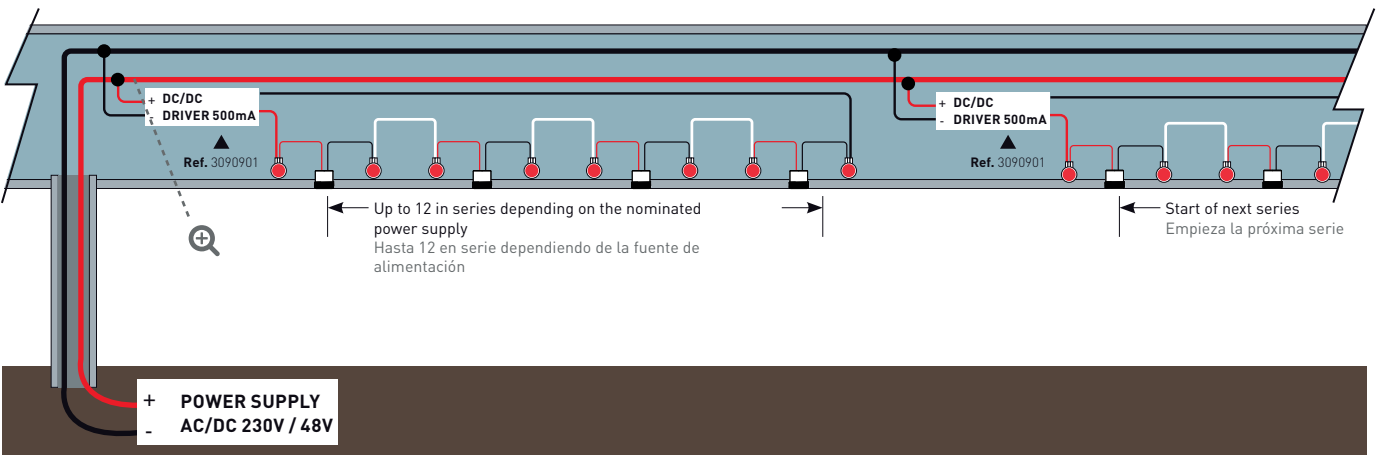

B In-tube driver installation Instalación driver interno

A EXTERNAL DRIVER INSTALLATION INSTALACIÓN DRIVER EXTERNO

3090911 (Driver)	From 1 up to 16 dots De 1 a 16 dots
3090915 (Driver)	From 9 up to 14 dots De 9 a 14 dots
3090917 (Driver)	From 25 up to 35 dots De 25 a 35 dots