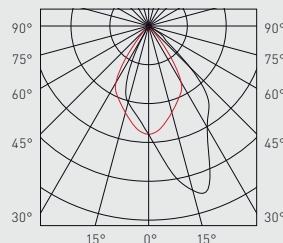

Dot Handrail® Flat & Curved				
Power	1,5 W (500mA)			
Color temperatures	2700K	3000K	4000K	5000K
Lumens output	60° - 114 lm 120° - 120 lm 90°(asymmetric) - 108 lm	60° - 120 lm 120° - 126 lm 90°(asymmetric) - 114 lm	60° - 136 lm 120° - 143 lm 90°(asymmetric) - 129 lm	60° - 136 lm 120° - 143 lm 90°(asymmetric) - 129 lm
Luminaire efficiency	72 to 80 lm/W	76 to 84 lm/W	86 to 96 lm/W	86 to 96 lm/W
Measures / Weight	Ø14,7 x 15 mm / 0,1 kg			

Handrail Dot® Asym.

90°

5000K

398 lux
100 lux
44 lux
25 lux
16 lux

Data calculated with **Handrail Dot®**.
Lumen measurement complies with **UNE-EN 13032 / IES LM-79-08** testing procedures.
Light distribution curves are available at www.mclight.com.
Due to continuous improvements and innovations, specifications may change without notice.