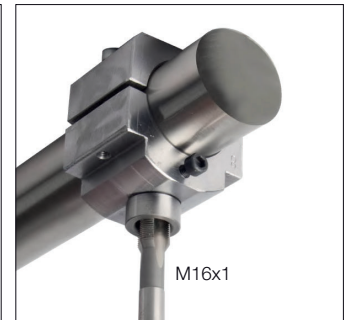

Tap male M16x1mm (ref. 7015093)
Macho roscar M16x1mm (ref. 7015093)