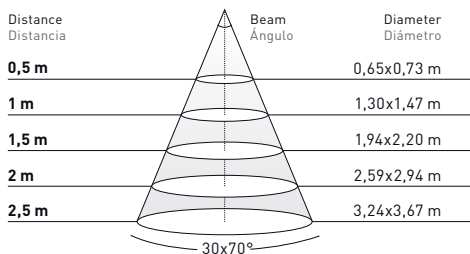

Dot Handrail® Flat & Curved				
Power	1,5 W (500mA)			
Color temperatures	2700K	3000K	4000K	5000K
Lumens output	60° - 114 lm 120° - 120 lm 90°(asymmetric) - 108 lm	60° - 120 lm 120° - 126 lm 90°(asymmetric) - 114 lm	60° - 136 lm 120° - 143 lm 90°(asymmetric) - 129 lm	60° - 136 lm 120° - 143 lm 90°(asymmetric) - 129 lm
Luminaire efficiency	72 to 80 lm/W	76 to 84 lm/W	86 to 96 lm/W	86 to 96 lm/W
Measures / Weight	Ø14,7 x 15 mm / 0,1 kg			

Handrail Dot® Asym.

90°

5000K

398 lux
100 lux
44 lux
25 lux
16 lux

Data calculated with **Handrail Dot®**.
Lumen measurement complies with **UNE-EN 13032 / IES LM-79-08** testing procedures.
Light distribution curves are available at www.mclight.com.
Due to continuous improvements and innovations, specifications may change without notice.