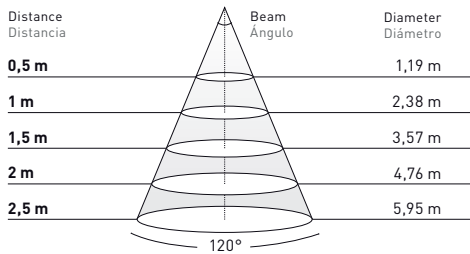

Handrail Dot®

120°

3000K

227 lux
57 lux
25 lux
14 lux
9 lux