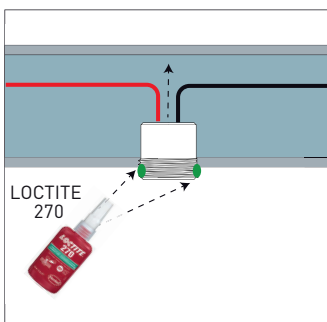

Loctite 270 sealer threads (ref. M020081)
Loctite 270 sellador roscas (ref. M020081)