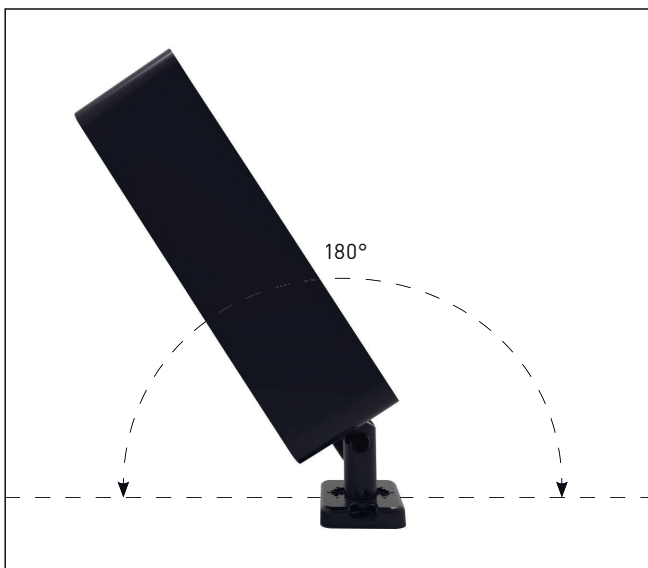

**ROTATION
ROTACIÓN**

Its elegant and sophisticated design allow us to illuminate to all directions with an exact precision, due to its tool head, movable in horizontal and vertical way. Su diseño elegante y sofisticado nos permite iluminar en todas direcciones con una precisión exacta, gracias a su cabezal orientable en horizontal y vertical.

Swivel (360°) and adjustable (180°) projector.
Proyector rotable (360°) y ajustable (180°).