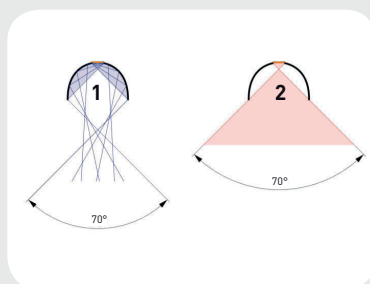

Very wide flood

Reflected light (1) + Direct light (2) = **MATCH**
CONCLUSION:
There is no residual light and maximum efficiency.

Luz reflejada (1) + Luz directa (2) = **COINCIDEN**
CONCLUSIÓN:
No hay luz residual y máxima eficiencia.

OTHER TECHNOLOGIES