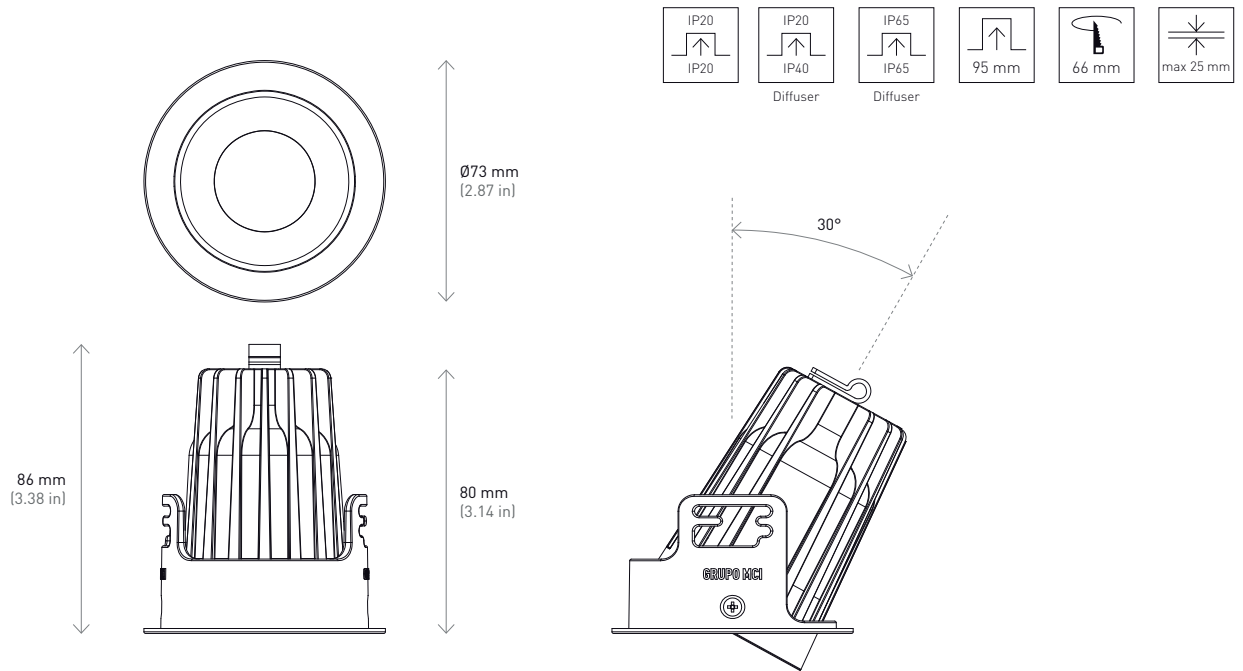

DOWNITO® 70

MEASURES MEDIDAS