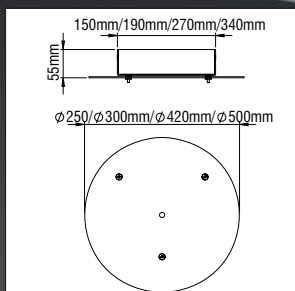

Rosette and Driver Selection

Description	Electronic		Dimmer		
	Rosette/Code	Driver/Code	Rosette/Code	Driver (Dali/Push Button)/Code	Driver (Phase Cut)/Code
Morfi Small 1 In/Out 30W	Ø250/82050x	50W/800099	Ø300/82051x	60W/800018	60W/800101
Morfi Small 2 In/Out 40W	Ø250/82050x	50W/800099	Ø300/82051x	60W/800018	60W/800101
Morfi Small 3 In/Out 55W	Ø250/82050x	100W/800098	Ø300/82051x	60W/800018	60W/800101
Morfi Small 4 In/Out 70W	Ø250/82050x	100W/800098	Ø420/82052x	100W/800017	100W/800102
Morfi Medium 1 In/Out 30W	Ø250/82050x	50W/800099	Ø300/82051x	60W/800018	60W/800101
Morfi Medium 2 In/Out 40W	Ø250/82050x	50W/800099	Ø300/82051x	60W/800018	60W/800101
Morfi Medium 3 In/Out 55W	Ø250/82050x	100W/800098	Ø300/82051x	60W/800018	60W/800101
Morfi Medium 4 In/Out 70W	Ø250/82050x	100W/800098	Ø420/82052x	100W/800017	100W/800102
Morfi Medium 1 In/Out2 60W	Ø250/82050x	100W/800098	Ø300/82051x	60W/800018	60W/800101
Morfi Medium 2 In/Out2 80W	Ø250/82050x	100W/800098	Ø420/82052x	100W/800017	100W/800102
Morfi Medium 3 In/Out2 105W	Ø300/82051x	150W/800058	Ø420/82052x	2x60W/2x800018	2x60W/2x800101
Morfi Medium 4 In/Out2 140W	Ø300/82051x	150W/800058	Ø420/82052x	2x100W/2x800017	2x100W/2x800102
Morfi Big 2 In/Out 80W	Ø250/82050x	100W/800098	Ø420/82052x	100W/800017	100W/800102
Morfi Big 3 In/Out 105W	Ø300/82051x	150W/800058	Ø420/82052x	2x60W/2x800018	2x60W/2x800101
Morfi Big 4 In/Out 140W	Ø300/82051x	150W/800058	Ø420/82052x	2x100W/2x800017	2x100W/2x800102
Synthesis of Morfi	Ø500/82053x	2x320W/2x800088	Ø500/82053x	3x100W/3x800017	3x100W/3x800102