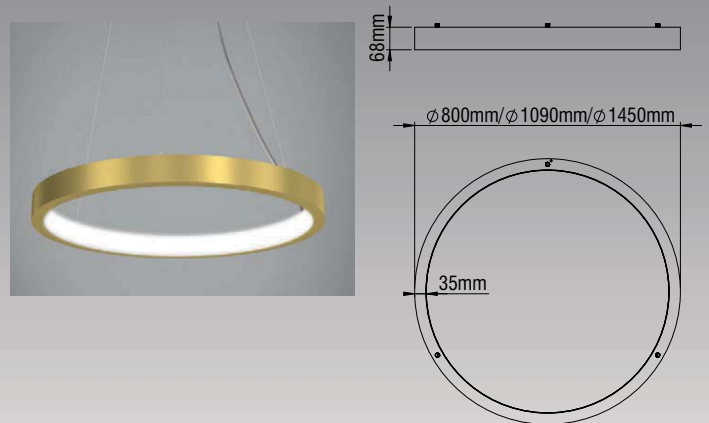

SPECIAL PROFILES

PENDANT

MORFI BIG

CE	△		IP 20
LED	5	ta 25°C	24VDC

- Aluminium body, painted electrostatically in selected colour.
- High efficient polycarbonate satin cover.
- With transparent cable 2x0,75mm² 2,5m up to 80W and 4x0,75mm² 2,5m for more than 80W.
- Rosette, driver 24V DC and suspensions not included.
- Efficiency:
140Lm/W at 4000 K CRI: min. 80
133Lm/W at 3000 K CRI: min. 80

LED COLOUR CODES:	Colour Codes:
2 Warm 3 Neutral	0 Colours 1 White 2 Titan 3 Black

MORFI ACCESSORIES

- For pendant use.
- Body from aluminium profile.
- Driver and suspensions not included.

Code	Description
82050	Rosette 250
82051	Rosette 300
82052	Rosette 420
82053	Rosette 500
900101	Single Suspension Morfi 1m (3 pieces needed)
900103	Single Suspension Morfi 2m (3 pieces needed)
900104	Single Suspension Morfi 3m (3 pieces needed)
900105	Single Suspension Morfi 4m (3 pieces needed)