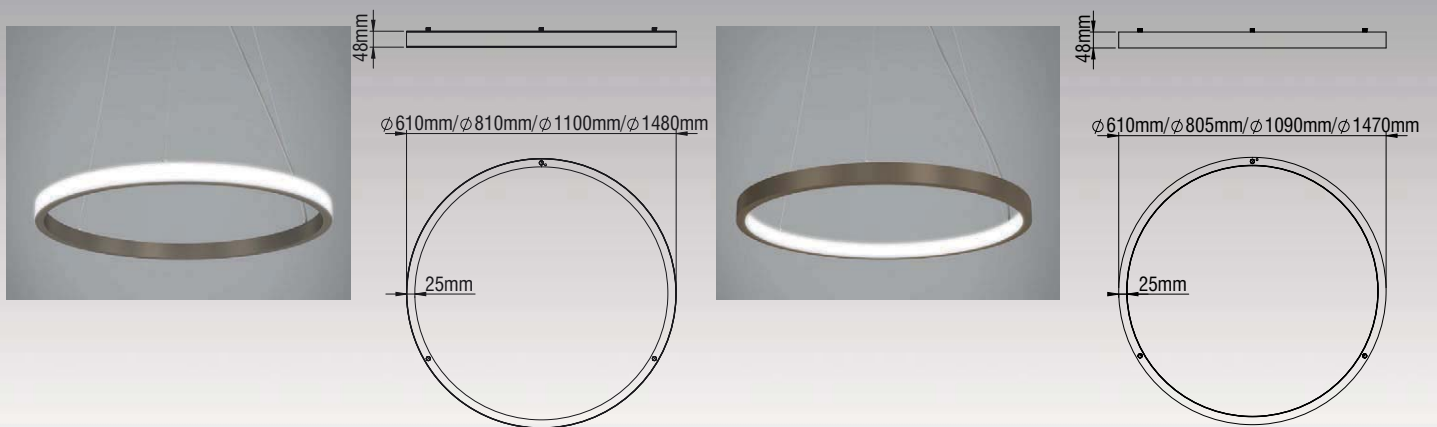

SPECIAL PROFILES

PENDANT

MORFI MEDIUM

CE	F	IP 20
LED	5	ta 25°C
		24VDC

- Aluminium body, painted electrostatically in selected colour.
- High efficient polycarbonate satin cover.
- With transparent cable 2x0,75mm² 2,5m up to 80W and 4x0,75mm² 2,5m for more than 80W.
- Rosette, driver 24V DC and suspensions not included.
- Efficiency:
140Lm/W at 4000 K CRI: min. 80
133Lm/W at 3000 K CRI: min. 80

LED COLOUR CODES:	Colour Codes:
2 Warm 3 Neutral	0 Colours 1 White 2 Titan 3 Black

MORFI ACCESSORIES

- For pendant use.
- Body from aluminium profile.
- Driver and suspensions not included.

Code	Description
82050	Rosette 250
82051	Rosette 300
82052	Rosette 420
82053	Rosette 500
900101	Single Suspension Morfi 1m (3 pieces needed)
900103	Single Suspension Morfi 2m (3 pieces needed)
900104	Single Suspension Morfi 3m (3 pieces needed)
900105	Single Suspension Morfi 4m (3 pieces needed)