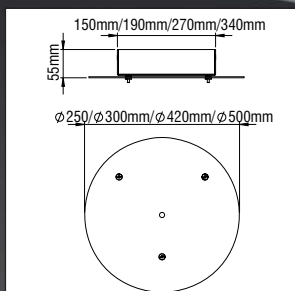

Rosette and Driver Selection

Description	Electronic		Dimmer		
	Rosette/Code	Driver/Code	Rosette/Code	Driver (Dali/Push Button)/Code	Driver (Phase Cut)/Code
Morfi Small 1 In/Out 30W	$\phi 250/82050x$	50W/800099	$\phi 300/82051x$	60W/800018	60W/800101
Morfi Small 2 In/Out 40W	$\phi 250/82050x$	50W/800099	$\phi 300/82051x$	60W/800018	60W/800101
Morfi Small 3 In/Out 55W	$\phi 250/82050x$	100W/800098	$\phi 300/82051x$	60W/800018	60W/800101
Morfi Small 4 In/Out 70W	$\phi 250/82050x$	100W/800098	$\phi 420/82052x$	100W/800017	100W/800102
Morfi Medium 1 In/Out 30W	$\phi 250/82050x$	50W/800099	$\phi 300/82051x$	60W/800018	60W/800101
Morfi Medium 2 In/Out 40W	$\phi 250/82050x$	50W/800099	$\phi 300/82051x$	60W/800018	60W/800101
Morfi Medium 3 In/Out 55W	$\phi 250/82050x$	100W/800098	$\phi 300/82051x$	60W/800018	60W/800101
Morfi Medium 4 In/Out 70W	$\phi 250/82050x$	100W/800098	$\phi 420/82052x$	100W/800017	100W/800102
Morfi Medium 1 In/Out2 60W	$\phi 250/82050x$	100W/800098	$\phi 300/82051x$	60W/800018	60W/800101
Morfi Medium 2 In/Out2 80W	$\phi 250/82050x$	100W/800098	$\phi 420/82052x$	100W/800017	100W/800102
Morfi Medium 3 In/Out2 105W	$\phi 300/82051x$	150W/800058	$\phi 420/82052x$	2x60W/2x800018	2x60W/2x800101
Morfi Medium 4 In/Out2 140W	$\phi 300/82051x$	150W/800058	$\phi 420/82052x$	2x100W/2x800017	2x100W/2x800102
Morfi Big 2 In/Out 80W	$\phi 250/82050x$	100W/800098	$\phi 420/82052x$	100W/800017	100W/800102
Morfi Big 3 In/Out 105W	$\phi 300/82051x$	150W/800058	$\phi 420/82052x$	2x60W/2x800018	2x60W/2x800101
Morfi Big 4 In/Out 140W	$\phi 300/82051x$	150W/800058	$\phi 420/82052x$	2x100W/2x800017	2x100W/2x800102
Synthesis of Morfi	$\phi 500/82053x$	2x320W/2x800088	$\phi 500/82053x$	3x100W/3x800017	3x100W/3x800102