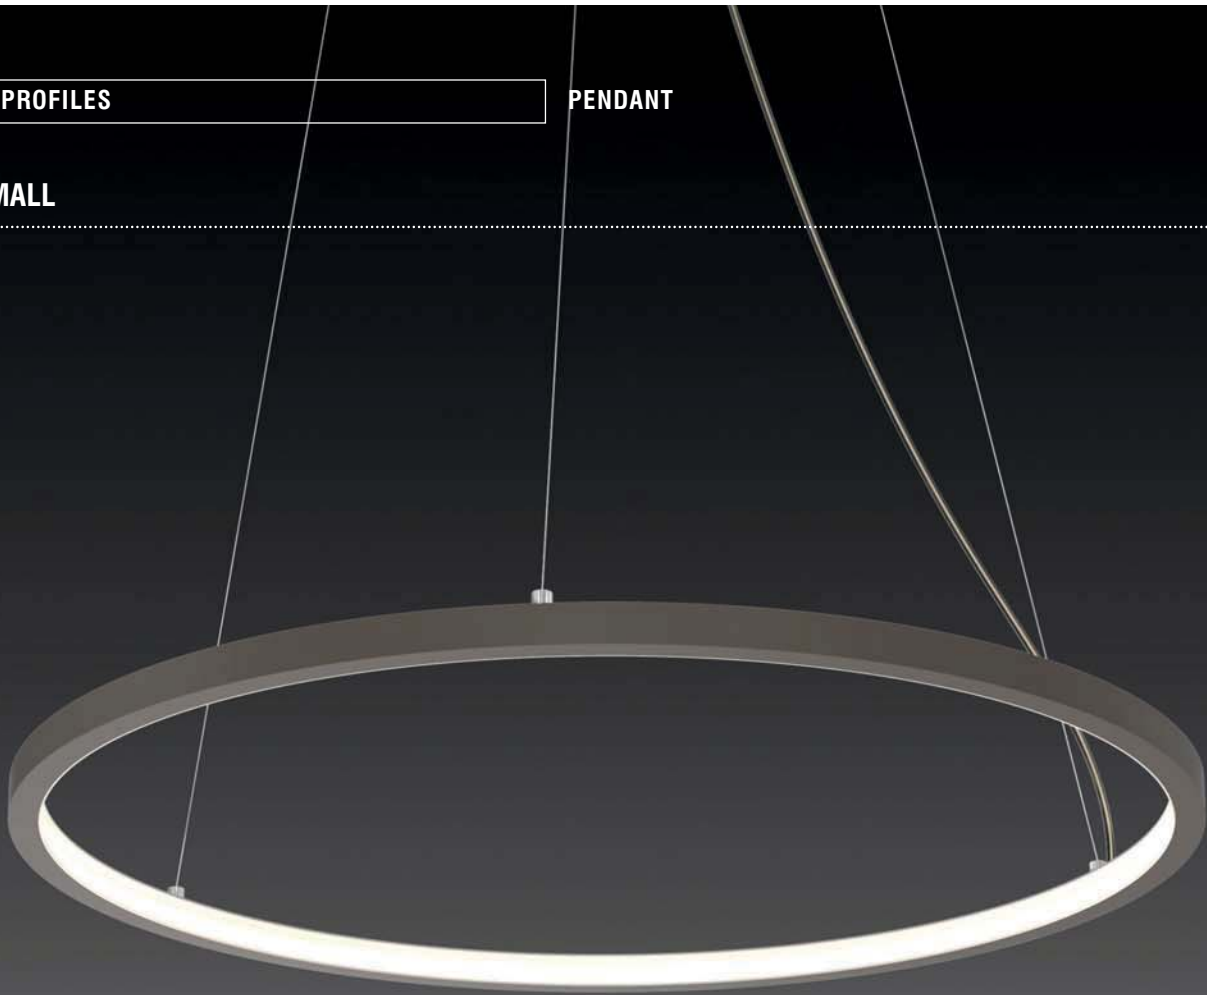

SPECIAL PROFILES

PENDANT

MORFI SMALL

CE	△		IP 20
LED	5	ta 25°C	24VDC

- Aluminium body, painted electrostatically in selected colour.
- High efficient polycarbonate satin cover.
- With transparent cable 2x0,75mm² 2,5m.
- Rosette, driver 24V DC and suspensions not included.
- Efficiency:
140Lm/W at 4000 K CRI: min. 80
133Lm/W at 3000 K CRI: min. 80