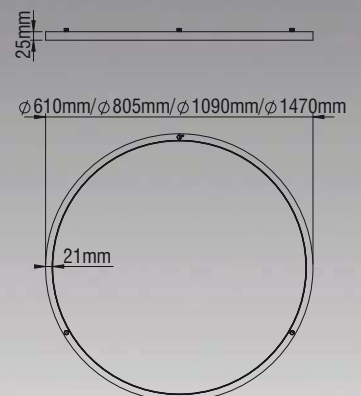

LED COLOUR CODES:	Colour Codes:
2 Warm 3 Neutral	0 Colours 1 White 2 Titan 3 Black