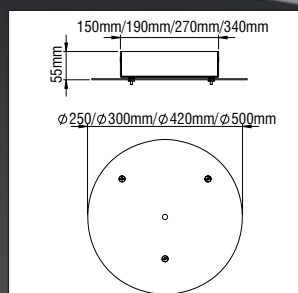

Rosette and Driver Selection

Description	Electronic		Dimmer		
	Rosette/Code	Driver/Code	Rosette/Code	Driver (Dali/Push Button)/Code	Driver (Phase Cut)/Code
Morfi Small 1 In/Out 30W	$\phi 250/82050x$	50W/800099	$\phi 300/82051x$	60W/800018	60W/800101
Morfi Small 2 In/Out 40W	$\phi 250/82050x$	50W/800099	$\phi 300/82051x$	60W/800018	60W/800101
Morfi Small 3 In/Out 55W	$\phi 250/82050x$	100W/800098	$\phi 300/82051x$	60W/800018	60W/800101
Morfi Small 4 In/Out 70W	$\phi 250/82050x$	100W/800098	$\phi 420/82052x$	100W/800017	100W/800102
Morfi Medium 1 In/Out 30W	$\phi 250/82050x$	50W/800099	$\phi 300/82051x$	60W/800018	60W/800101
Morfi Medium 2 In/Out 40W	$\phi 250/82050x$	50W/800099	$\phi 300/82051x$	60W/800018	60W/800101
Morfi Medium 3 In/Out 55W	$\phi 250/82050x$	100W/800098	$\phi 300/82051x$	60W/800018	60W/800101
Morfi Medium 4 In/Out 70W	$\phi 250/82050x$	100W/800098	$\phi 420/82052x$	100W/800017	100W/800102
Morfi Medium 1 In/Out2 60W	$\phi 250/82050x$	100W/800098	$\phi 300/82051x$	60W/800018	60W/800101
Morfi Medium 2 In/Out2 80W	$\phi 250/82050x$	100W/800098	$\phi 420/82052x$	100W/800017	100W/800102
Morfi Medium 3 In/Out2 105W	$\phi 300/82051x$	150W/800058	$\phi 420/82052x$	2x60W/2x800018	2x60W/2x800101
Morfi Medium 4 In/Out2 140W	$\phi 300/82051x$	150W/800058	$\phi 420/82052x$	2x100W/2x800017	2x100W/2x800102
Morfi Big 2 In/Out 80W	$\phi 250/82050x$	100W/800098	$\phi 420/82052x$	100W/800017	100W/800102
Morfi Big 3 In/Out 105W	$\phi 300/82051x$	150W/800058	$\phi 420/82052x$	2x60W/2x800018	2x60W/2x800101
Morfi Big 4 In/Out 140W	$\phi 300/82051x$	150W/800058	$\phi 420/82052x$	2x100W/2x800017	2x100W/2x800102
Synthesis of Morfi	$\phi 500/82053x$	2x320W/2x800088	$\phi 500/82053x$	3x100W/3x800017	3x100W/3x800102