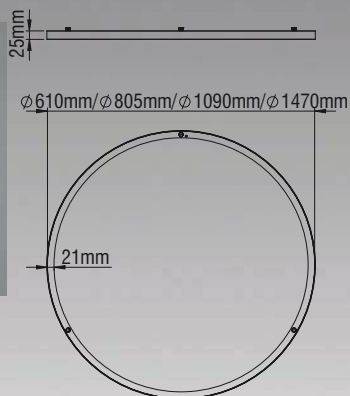

LED COLOUR CODES:	Colour Codes:
2 Warm 3 Neutral	0 Colours 1 White 2 Titan 3 Black