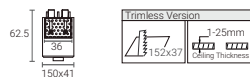

FUSION FW5 – Wall Washer LED Downlight

Quick Info

- Ceiling Cut-out: 144x37mm for Trim Version
- OSRAM LED: 11W, CRI>90
- CCT: 2700K, 3000K, 4000K Available as Standard
- Beam Angle: Wall Washer
- Lumen Output: Up to 550lm System Luminous Flux
- IP Class: IP20
- LED Driver: On-Off, Phase Dim, 1-10V Dim, DALI Dim, Casambi Wireless Dim

Light Distribution

Finish

Order Info (FUSION FW5 in White Trim & Matt Reflector as an Example)

LED Power	System Power	LED Voltage	LED Current	CRI	CCT	Beam	LED Output	System Output	Code
11W	13W	15V	700mA	90	2700K	WW	900lm	450lm	FW5-927WW11N-WM
					3000K	WW	950lm	500lm	FW5-930WW11N-WM
					4000K	WW	1050lm	550lm	FW5-940WW11N-WM

Code Remark: N=N(No Driver) F=F(ON-OFF) P=P(Phase Dim) A=A(1-10V Dim) D=D(DALI Dim)

Trimless Version

FWT5

Coding

Model	CRI/ CCT	Beam Angle	LED Power	Control	Finish	Reflector Color	Accessory
FW5 FUSION FW5	927 CRI>90/ 2700K	WW Wall Washer	11 11W	N No Driver	W White	M Matt	
FWT5 FUSION FWT5	930 CRI>90/ 3000K			F On-Off	B Black		
	940 CRI>90/ 4000K			P Phase Dim			
				A 1-10V Dim			
				D DALI Dim			

Project: Oslo Hall, City Hall Gallery, Norway

FUSION FW10 – Wall Washer LED Downlight

Quick Info

- Ceiling Cut-out: 282x37mm for Trim Version
- OSRAM LED: 22W, CRI>90
- CCT: 2700K, 3000K, 4000K Available as Standard
- Beam Angle: Wall Washer
- Lumen Output: Up to 1200lm System Luminous Flux
- IP Class: IP20
- LED Driver: On-Off, Phase Dim, 1-10V Dim, DALI Dim, Casambi Wireless Dim