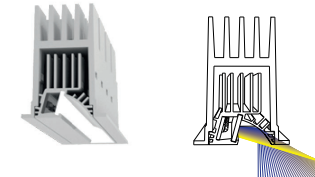

High quality wall washer illumination