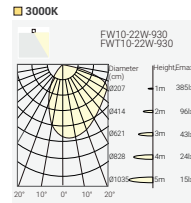

Light Distribution