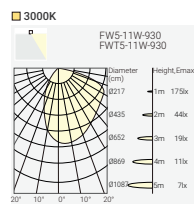

FUSION FW5 – Wall Washer LED Downlight

Quick Info

- Ceiling Cut-out: 144x37mm for Trim Version
- OSRAM LED: 11W, CRI>90
- CCT: 2700K, 3000K, 4000K Available as Standard
- Beam Angle: Wall Washer
- Lumen Output: Up to 550lm System Luminous Flux
- IP Class: IP20
- LED Driver: On-Off, Phase Dim, 1-10V Dim, DALI Dim, Casambi Wireless Dim

Light Distribution

Finish

Order Info (FUSION FW5 in White Trim & Matt Reflector as an Example)

LED Power	System Power	LED Voltage	LED Current	CRI	CCT	Beam	LED Output	System Output	Code
11W	13W	15V	700mA	90	2700K	WW	900lm	450lm	FW5-927WW11N-WM
					3000K	WW	950lm	500lm	FW5-930WW11N-WM
					4000K	WW	1050lm	550lm	FW5-940WW11N-WM

Project: Oslo Hall, City Hall Gallery, Norway

FUSION FW10 – Wall Washer LED Downlight

Quick Info

- Ceiling Cut-out: 282x37mm for Trim Version
- OSRAM LED: 22W, CRI>90
- CCT: 2700K, 3000K, 4000K Available as Standard
- Beam Angle: Wall Washer
- Lumen Output: Up to 1200lm System Luminous Flux
- IP Class: IP20
- LED Driver: On-Off, Phase Dim, 1-10V Dim, DALI Dim, Casambi Wireless Dim

Light Distribution

Finish

Order Info (FUSION FW10 in White Trim & Black Reflector as an Example)

LED Power	System Power	LED Voltage	LED Current	CRI	CCT	Beam	LED Output	System Output	Code
22W	24W	30V	700mA	90	2700K	WW	2000lm	1000lm	FW10-927WW22N-WM
					3000K	WW	2200lm	1100lm	FW10-930WW22N-WM
					4000K	WW	2400lm	1200lm	FW10-940WW22N-WM