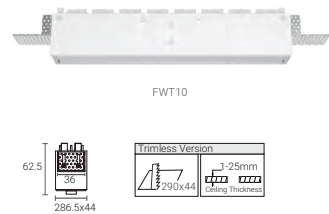

Trimless Version

Coding

Model	CRI/ CCT	Beam Angle	LED Power	Control	Finish	Reflector Color	Accessory
FW10	927	WW	22	N	W	M	
FUSION FW10	CRI>90/ 2700K	Wall Washer	22W	No Driver	White	Matt	
FWTA	930			F	B		
FUSION FW10	CRI>90/ 3000K			On-Off	Black		
	940			P			
	CRI>90/ 4000K			Phase Dim			
				A			
				1-10V Dim			
				D			
				DALI Dim