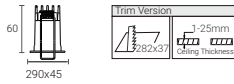

FUSION FW10 – Wall Washer LED Downlight

Quick Info

- Ceiling Cut-out: 282x37mm for Trim Version
- OSRAM LED: 22W, CRI>90
- CCT: 2700K, 3000K, 4000K Available as Standard
- Beam Angle: Wall Washer
- Lumen Output: Up to 1200lm System Luminous Flux
- IP Class: IP20
- LED Driver: On-Off, Phase Dim, 1-10V Dim, DALI Dim, Casambi Wireless Dim

Light Distribution

Finish

Order Info (FUSION FW10 in White Trim & Black Reflector as an Example)

LED Power	System Power	LED Voltage	LED Current	CRI	CCT	Beam	LED Output	System Output	Code
22W	24W	30V	700mA	90	2700K	WW	2000lm	1000lm	FW10-927WW22N-WM
					3000K	WW	2200lm	1100lm	FW10-930WW22N-WM
					4000K	WW	2400lm	1200lm	FW10-940WW22N-WM

Trimless Version

Coding

Model	CRI/ CCT	Beam Angle	LED Power	Control	Finish	Reflector Color	Accessory
FW10	927	WW	22	N	W	M	
FUSION FW10	CRI>90/ 2700K	Wall Washer	22W	No Driver	White	Matt	
FWTA	930			F	B		
FUSION FW10	CRI>90/ 3000K			On-Off	Black		
	940			P			
	CRI>90/ 4000K			Phase Dim			
				A			
				1-10V Dim			
				D			
				DALI Dim			

High quality wall washer illumination