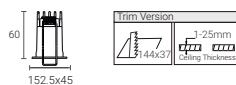

FUSION FW5 – Wall Washer LED Downlight

Quick Info

- Ceiling Cut-out: 144x37mm for Trim Version
- OSRAM LED: 11W, CRI>90
- CCT: 2700K, 3000K, 4000K Available as Standard
- Beam Angle: Wall Washer
- Lumen Output: Up to 550lm System Luminous Flux
- IP Class: IP20
- LED Driver: On-Off, Phase Dim, 1-10V Dim, DALI Dim, Casambi Wireless Dim

Light Distribution

Finish

Order Info (FUSION FW5 in White Trim & Matt Reflector as an Example)

LED Power	System Power	LED Voltage	LED Current	CRI	CCT	Beam	LED Output	System Output	Code
11W	13W	15V	700mA	90	2700K	WW	900lm	450lm	FW5-927WW11N-WM
					3000K	WW	950lm	500lm	FW5-930WW11N-WM
					4000K	WW	1050lm	550lm	FW5-940WW11N-WM

Project: Oslo Hall, City Hall Gallery, Norway

FUSION FW10 – Wall Washer LED Downlight

Quick Info

- Ceiling Cut-out: 282x37mm for Trim Version
- OSRAM LED: 22W, CRI>90
- CCT: 2700K, 3000K, 4000K Available as Standard
- Beam Angle: Wall Washer
- Lumen Output: Up to 1200lm System Luminous Flux
- IP Class: IP20
- LED Driver: On-Off, Phase Dim, 1-10V Dim, DALI Dim, Casambi Wireless Dim