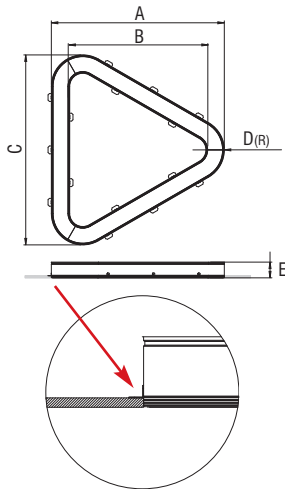

CYCLONE TRIMLESS

CYCLONE TR TRIMLESS