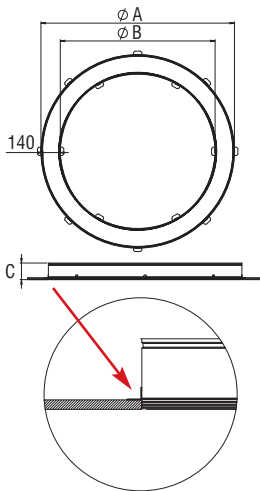

Upon Request

- Connection for emergency lighting system, for one or three hours.
- With microprismatic cover (only for Cyclone Slim Trimless version)*.

CYCLONE TRIMLESS

CYCLONE TRIMLESS

ta 25°C

- Aluminium body, painted electrostatically in selected colour.
- High efficient satin cover.
- CRI: min. 80 / SDCM: 3
- Luminous Efficacy:
168 Lm/W at 4000K 300mA
160 Lm/W at 3000K 300mA

Code	Description	Dimensions mm		
		ØA	ØB	C
82420121	Cyclone 1 43W Warm	700	420	120
82420131	Cyclone 1 43W Neutral	700	420	120
82420221	Cyclone 2 56W Warm	900	620	120
82420231	Cyclone 2 56W Neutral	900	620	120
82420321	Cyclone 3 79W Warm	1200	920	120
82420331	Cyclone 3 79W Neutral	1200	920	120
82420421	Cyclone 4 92W Warm	1400	1120	120
82420431	Cyclone 4 92W Neutral	1400	1120	120

Code	Description	Dimensions mm				
		ØA	ØB	C	D(R)	E
82421721	Cyclone 1 TR 53W Warm	760	480	800	240	120
82421731	Cyclone 1 TR 53W Neutral	760	480	800	240	120
82421821	Cyclone 2 TR 75W Warm	1020	740	1100	240	120
82421831	Cyclone 2 TR 75W Neutral	1020	740	1100	240	120
82421921	Cyclone 3 TR 96W Warm	1320	1040	1450	240	120
82421931	Cyclone 3 TR 96W Neutral	1320	1040	1450	240	120

Code	Description	Dimensions mm			
		A	B	C ^(R)	D
82422321	Cyclone 1 SQ 56W Warm	800	520	240	120
82422331	Cyclone 1 SQ 56W Neutral	800	520	240	120
82422421	Cyclone 2 SQ 85W Warm	1100	820	240	120
82422431	Cyclone 2 SQ 85W Neutral	1100	820	240	120
82422521	Cyclone 3 SQ 113W Warm	1450	1170	240	120
82422531	Cyclone 3 SQ 113W Neutral	1450	1170	240	120