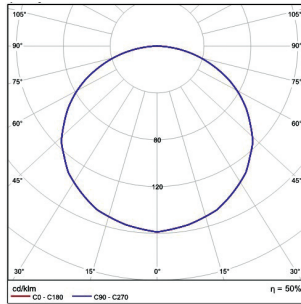

Upon Request

- Connection for emergency lighting system, for one or three hours.
- With microprismatic cover (only for Cyclone Slim Trimless version)*.

CYCLONE TRIMLESS

CYCLONE TRIMLESS

ta 25°C

- Aluminium body, painted electrostatically in selected colour.
- High efficient satin cover.
- CRI: min. 80 / SDCM: 3
- Luminous Efficacy:
168 Lm/W at 4000K 300mA
160 Lm/W at 3000K 300mA

Code	Description	Dimensions mm		
		ØA	ØB	C
82420121	Cyclone 1 43W Warm	700	420	120
82420131	Cyclone 1 43W Neutral	700	420	120
82420221	Cyclone 2 56W Warm	900	620	120
82420231	Cyclone 2 56W Neutral	900	620	120
82420321	Cyclone 3 79W Warm	1200	920	120
82420331	Cyclone 3 79W Neutral	1200	920	120
82420421	Cyclone 4 92W Warm	1400	1120	120
82420431	Cyclone 4 92W Neutral	1400	1120	120

Code	Description	Dimensions mm			
		A	B	C ^(R)	D
82422321	Cyclone 1 SQ 56W Warm	800	520	240	120
82422331	Cyclone 1 SQ 56W Neutral	800	520	240	120
82422421	Cyclone 2 SQ 85W Warm	1100	820	240	120
82422431	Cyclone 2 SQ 85W Neutral	1100	820	240	120
82422521	Cyclone 3 SQ 113W Warm	1450	1170	240	120
82422531	Cyclone 3 SQ 113W Neutral	1450	1170	240	120