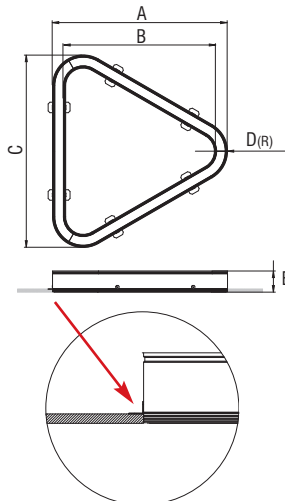

Code	Description	Dimensions mm		
		ØA	ØB	C
82420121	Cyclone 1 43W Warm	700	420	120
82420131	Cyclone 1 43W Neutral	700	420	120
82420221	Cyclone 2 56W Warm	900	620	120
82420231	Cyclone 2 56W Neutral	900	620	120
82420321	Cyclone 3 79W Warm	1200	920	120
82420331	Cyclone 3 79W Neutral	1200	920	120
82420421	Cyclone 4 92W Warm	1400	1120	120
82420431	Cyclone 4 92W Neutral	1400	1120	120

Code	Description	Dimensions mm		
		ØA	ØB	C
82420521	Cyclone Slim 1 38W Warm *	600	450	120
82420531	Cyclone Slim 1 38W Neutral *	600	450	120
82420621	Cyclone Slim 2 52W Warm	800	650	120
82420631	Cyclone Slim 2 52W Neutral	800	650	120
82420721	Cyclone Slim 3 79W Warm	1100	950	120
82420731	Cyclone Slim 3 79W Neutral	1100	950	120
82420821	Cyclone Slim 4 99W Warm	1450	1300	120
82420831	Cyclone Slim 4 99W Neutral	1450	1300	120

For dimmer version add letter “D” at the end of product code.

* At dimmer version the driver is placed out of the body.

CYCLONE TRIMLESS

CYCLONE TR TRIMLESS

CYCLONE SLIM TR TRIMLESS

- Aluminium body, painted electrostatically in selected colour.
- High efficient satin cover.
- CRI: min. 80 / SDCM: 3
- Luminous Efficacy:
168 Lm/W at 4000K 300mA
160 Lm/W at 3000K 300mA

Code	Description	Dimensions mm				
		ØA	ØB	C	D(R)	E
82421721	Cyclone 1 TR 53W Warm	760	480	800	240	120
82421731	Cyclone 1 TR 53W Neutral	760	480	800	240	120
82421821	Cyclone 2 TR 75W Warm	1020	740	1100	240	120
82421831	Cyclone 2 TR 75W Neutral	1020	740	1100	240	120
82421921	Cyclone 3 TR 96W Warm	1320	1040	1450	240	120
82421931	Cyclone 3 TR 96W Neutral	1320	1040	1450	240	120