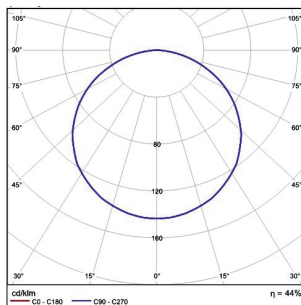

CYCLONE SLIM TRIMLESS

ta 25°C

- Aluminium body, painted electrostatically in selected colour.
- High efficient satin cover.
- CRI: min. 80 / SDCM: 3
- Luminous Efficacy:
  168 Lm/W at 4000K 300mA
  160 Lm/W at 3000K 300mA