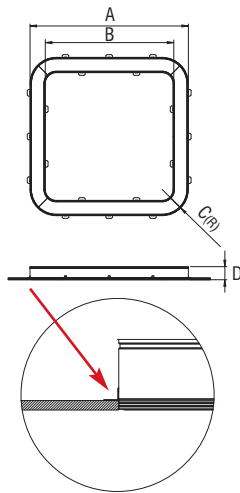

CYCLONE TRIMLESS

CYCLONE SQ TRIMLESS

- Aluminium body, painted electrostatically in selected colour.
- High efficient satin cover.
- CRI: min. 80 / SDCM: 3
- Luminous Efficacy:
  168 Lm/W at 4000K 300mA
  160 Lm/W at 3000K 300mA

Code	Description	Dimensions mm			
		A	B	C^(R)	D
82422321	Cyclone 1 SQ 56W Warm	800	520	240	120
82422331	Cyclone 1 SQ 56W Neutral	800	520	240	120
82422421	Cyclone 2 SQ 85W Warm	1100	820	240	120
82422431	Cyclone 2 SQ 85W Neutral	1100	820	240	120
82422521	Cyclone 3 SQ 113W Warm	1450	1170	240	120
82422531	Cyclone 3 SQ 113W Neutral	1450	1170	240	120

For dimmer version add letter "D" at the end of product code.