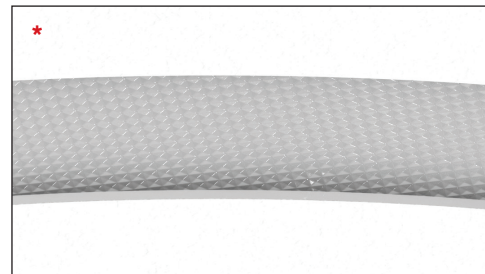

CYCLONE TRIMLESS

An opal circular luminaire with a contemporary design. CYCLONE is a piece of architecture, perfect for adding stature to an area. With its gentle uniform lighting, it upgrades areas such as lobbies, corridors, offices, stores and homes.

Technical Features

- Aluminium body, painted electrostatically in selected colour.
- High efficient satin cover.
- Direct illumination.
- Pure light without IR/UV radiation.
- Operation life: 50,000 hours with efficiency > 80% of the initial luminous flux (L80B10).
- Connection for operation on 230V/50Hz.

Upon Request

- Connection for emergency lighting system, for one or three hours.
- With microprismatic cover (only for Cyclone Slim Trimless version)*.

CYCLONE TRIMLESS

CYCLONE TRIMLESS

ta 25°C

- Aluminium body, painted electrostatically in selected colour.
- High efficient satin cover.
- CRI: min. 80 / SDCM: 3
- Luminous Efficacy:
168 Lm/W at 4000K 300mA
160 Lm/W at 3000K 300mA

For dimmer version add letter “D” at the end of product code.

CYCLONE SLIM TRIMLESS

ta 25°C

- Aluminium body, painted electrostatically in selected colour.
- High efficient satin cover.
- CRI: min. 80 / SDCM: 3
- Luminous Efficacy:
168 Lm/W at 4000K 300mA
160 Lm/W at 3000K 300mA