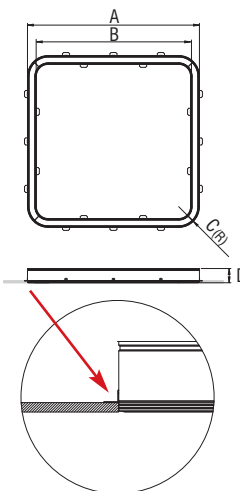

CYCLONE SLIM SQ TRIMLESS

- Aluminium body, painted electrostatically in selected colour.
- High efficient satin cover.
- CRI: min. 80 / SDCM: 3
- Luminous Efficacy:
  168 Lm/W at 4000K 300mA
  160 Lm/W at 3000K 300mA

Code	Description	Dimensions mm			
		A	B	C^(R)	D
82422621	Cyclone Slim 1 SQ 70W Warm	850	700	175	120
82422631	Cyclone Slim 1 SQ 70W Neutral	850	700	175	120
82422721	Cyclone Slim 2 SQ 99W Warm	1150	1000	175	120
82422731	Cyclone Slim 2 SQ 99W Neutral	1150	1000	175	120
82422821	Cyclone Slim 3 SQ 126W Warm	1450	1300	175	120
82422831	Cyclone Slim 3 SQ 126W Neutral	1450	1300	175	120

For dimmer version add letter "D" at the end of product code.