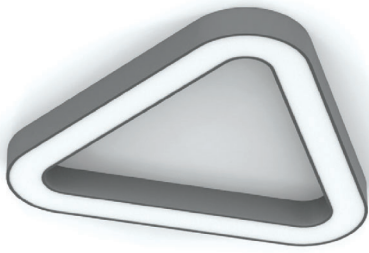

## CYCLONE TR

- Aluminium body, painted electrostatically in selected colour.
- High efficient satin cover.
- CRI: min. 80 / SDCM: 3
- Luminous Efficacy:  
164Lm/W at 4000K 300mA  
157Lm/W at 3000K 300mA
- Upon request in Up Down edition.