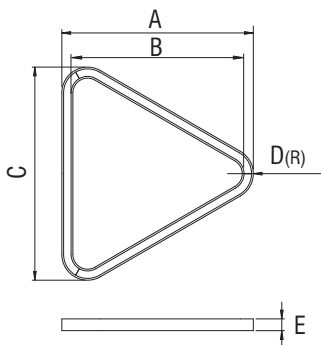

CYCLONE SLIM TR

- Aluminium body, painted electrostatically in selected colour.
- High efficient satin cover.
- CRI: min. 80 / SDCM: 3
- Luminous Efficacy:
  164Lm/W at 4000K 300mA
  157Lm/W at 3000K 300mA
- Upon request in Up Down edition.

Code	Description	Dimensions mm				
		A	B	C	D(R)	E
8241202	Cyclone Slim 1 TR 50W Warm	700	550	750	175	80
8241203	Cyclone Slim 1 TR 50W Neutral	700	550	750	175	80
8241212	Cyclone Slim 2 TR 75W Warm	1000	850	1100	175	80
8241213	Cyclone Slim 2 TR 75W Neutral	1000	850	1100	175	80
8241222	Cyclone Slim 3 TR 96W Warm	1300	1150	1450	175	80
8241223	Cyclone Slim 3 TR 96W Neutral	1300	1150	1450	175	80

For dimmer version add letter "D" at the end of product code.

Colour Codes:

1. 0 Colours 1 White 2 Titan 3 Black