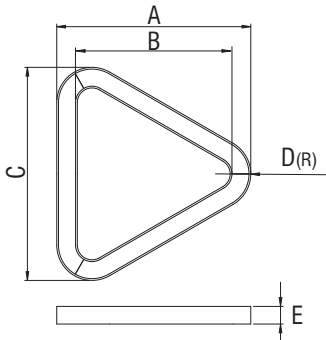

## CYCLONE TR

- Aluminium body, painted electrostatically in selected colour.
- High efficient satin cover.
- CRI: min. 80 / SDCM: 3
- Luminous Efficacy:  
164Lm/W at 4000K 300mA  
157Lm/W at 3000K 300mA
- Upon request in Up Down edition.

Code	Description	Dimensions mm				
		A	B	C	D(R)	E
8241172	Cyclone 1 TR 53W Warm	760	480	800	240	120
8241173	Cyclone 1 TR 53W Neutral	760	480	800	240	120
8241182	Cyclone 2 TR 75W Warm	1020	740	1100	240	120
8241183	Cyclone 2 TR 75W Neutral	1020	740	1100	240	120
8241192	Cyclone 3 TR 96W Warm	1320	1040	1450	240	120
8241193	Cyclone 3 TR 96W Neutral	1320	1040	1450	240	120

Code	Description	Dimensions mm				
		A	B	C	D(R)	E
8241202	Cyclone Slim 1 TR 50W Warm	700	550	750	175	80
8241203	Cyclone Slim 1 TR 50W Neutral	700	550	750	175	80
8241212	Cyclone Slim 2 TR 75W Warm	1000	850	1100	175	80
8241213	Cyclone Slim 2 TR 75W Neutral	1000	850	1100	175	80
8241222	Cyclone Slim 3 TR 96W Warm	1300	1150	1450	175	80
8241223	Cyclone Slim 3 TR 96W Neutral	1300	1150	1450	175	80

## POWER SUPPLY

- For pendant use.
- Body from aluminium profile.
- With transparent cable 3x0,75mm<sup>2</sup> or 5x0,50mm<sup>2</sup> for dimmer.
- Square or round version.

Code	Description	Kg
90042	Power Supply 3x0,75mm <sup>2</sup> L 2m Ø80	0,130
90043	Power Supply 3x0,75mm <sup>2</sup> L 2m Ø70	0,130
90044	Power Supply 3x0,75mm <sup>2</sup> L 2m 80x80	0,210
90045	Power Supply 3x0,75mm <sup>2</sup> L 2m 70x70	0,200
90048	Power Supply 5x0,50mm <sup>2</sup> L 2m Ø100	0,250
90049	Power Supply 5x0,50mm <sup>2</sup> L 2m 100x100	0,300