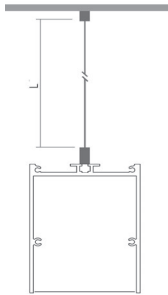

CYCLONE

SINGLE ADJUSTABLE SUSPENSION

- Stainless steel cable and regulators.
- **Required:**
  3 pieces for each CYCLONE/CYCLONE SLIM luminaire
  4 pieces for CYCLONE SLIM SMOOTH luminaire

Code	Description	L	Kg
900111	Single Suspension	500	0,050
900112	Single Suspension	1000	0,100
900113	Single Suspension	1500	0,150
900114	Single Suspension	2000	0,200
900116	Single Suspension	3000	0,300