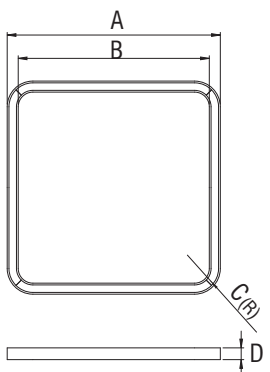

CYCLONE SLIM SQ

- Aluminium body, painted electrostatically in selected colour.
- High efficient satin cover.
- CRI: min. 80 / SDCM: 3
- Luminous Efficacy:
  164Lm/W at 4000K 300mA
  157Lm/W at 3000K 300mA
- Upon request in Up Down edition.

Code	Description	Dimensions mm			
		A	B	C(R)	D
8241262	Cyclone Slim 1 SQ 70W Warm	850	700	175	80
8241263	Cyclone Slim 1 SQ 70W Neutral	850	700	175	80
8241272	Cyclone Slim 2 SQ 99W Warm	1150	1000	175	80
8241273	Cyclone Slim 2 SQ 99W Neutral	1150	1000	175	80
8241282	Cyclone Slim 3 SQ 126W Warm	1450	1300	175	80
8241283	Cyclone Slim 3 SQ 126W Neutral	1450	1300	175	80

For dimmer version add letter "D" at the end of product code.

Colour Codes:

1. 0 Colours 1 White 2 Titan 3 Black