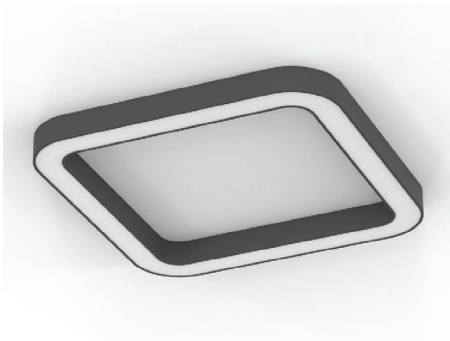

## CYCLONE SQ

- Aluminium body, painted electrostatically in selected colour.
- High efficient satin cover.
- CRI: min. 80 / SDCM: 3
- Luminous Efficacy:  
164Lm/W at 4000K 300mA  
157Lm/W at 3000K 300mA
- Upon request in Up Down edition.

## CYCLONE SLIM SQ

- Aluminium body, painted electrostatically in selected colour.
- High efficient satin cover.
- CRI: min. 80 / SDCM: 3
- Luminous Efficacy:  
164Lm/W at 4000K 300mA  
157Lm/W at 3000K 300mA
- Upon request in Up Down edition.