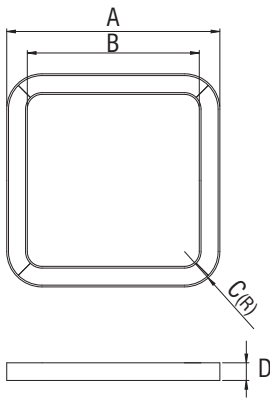

CYCLONE

CYCLONE SQ

- Aluminium body, painted electrostatically in selected colour.
- High efficient satin cover.
- CRI: min. 80 / SDCM: 3
- Luminous Efficacy:
  164Lm/W at 4000K 300mA
  157Lm/W at 3000K 300mA
- Upon request in Up Down edition.

Code	Description	Dimensions mm			
		A	B	C(R)	D
8241232	Cyclone 1 SQ 56W Warm	800	520	240	120
8241233	Cyclone 1 SQ 56W Neutral	800	520	240	120
8241242	Cyclone 2 SQ 85W Warm	1100	820	240	120
8241243	Cyclone 2 SQ 85W Neutral	1100	820	240	120
8241252	Cyclone 3 SQ 113W Warm	1450	1170	240	120
8241253	Cyclone 3 SQ 113W Neutral	1450	1170	240	120

For dimmer version add letter "D" at the end of product code.