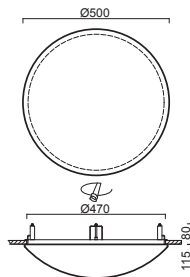

TITAN V3 - PC

Montura	kovová, poloveštavná
Stínidlo	opálový polycarbonát
Držení stínidla	sklápovací držáky
Uchycení svítidla	otočnými držáky
Umístění	stropní / nástěnné
Fixture	metal, semi-recessed
Shade	opal polycarbonate
Shade fixing	with folding two-step clamp holders
Fixture fixing	revolving metal holders
Installation	ceiling / wall

TITAN V3 - PC

Ø 500 mm

on/off	type	source	[W]	T [K]	IP	BTTO[lm]	NTTO[lm]	sensor	DALI	Corridor	EM COMB (3h)	EM+sensor
TIT52518	IN-32KNV94/PC09	E27	3x10		IP44			TIT52519				
TIT65046^A	LED-1L23EMP700KNV94/PC09 3K	LED	35	3000	IP44	5610	3700	TIT65047^A	TIT65048	TIT65049	TIT65054^A	
TIT65050^A	LED-1L23EMP1050KNV94/PC09 3K	LED	54	3000	IP44	8080	5330	TIT65051^A	TIT65052	TIT65053	TIT65055^A	
TIT65546^A	LED-1L23EMP700KNV94/PC09 4K	LED	35	4000	IP44	5850	3860	TIT65547^A	TIT65548	TIT65549	TIT65554^A	
TIT65550^A	LED-1L23EMP1050KNV94/PC09 4K	LED	54	4000	IP44	8430	5560	TIT65551^A	TIT65552	TIT65553	TIT65555^A	

^A MULTI POWER LED DRIVER - nastavitelný výkon svítidla / adjustable power of light - vice na / more at www.osmont.cz

PROVEDENÍ NA ZAKÁZKU / CUSTOM SOLUTIONS

1800 K 6500 K	CRI >90 CRI >95	TW			SELF TEST
atypická teplota chromatičnosti / atypical chromaticity temperature	vyšší index podání barev / higher color rendering index	možnost vybavení TUNABLE WHITE / possible with TUNABLE WHITE	modul pro ovládání pomocí bluetooth / bluetooth control module	modul pro ovládání chytrou domácností / smart home control module	SELF TEST nouzový modul / SELF TEST emergency module

LEGEND: Sensor - kód svítidla s pohybovým HF senzorem / code for luminaire with HF sensor | **DALI** - kód svítidla se stímatelným DALI předřadníkem / code for luminaire with DALI driver | **Corridor** - kód pro svítidlo s Corridor funkcí (HF + DALI) / code for luminaire with Corridor function (HF + DALI) | **EM COMB (3h)** - kód nouzového kombinovaného svítidla (3h) / code for luminaire with emergency unit combined (3h) | **EM + Sensor (3h)** - kód nouzového kombinovaného svítidla (3h) s HF senzorem / code for luminaire with emergency unit combined (3h) and HF sensor