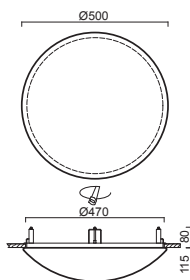

TITAN V3 - PMMA

Montura kovová, polovestavná
Stínidlo opálový polymethylmetakrylát - PMMA
Držení stínidla sklápovací držáky
Uchycení svítidla otočnými držáky
Umístění stropní / nástěnné

Fixture metal
Shade opal polymethylmethacrylate - PMMA
Shade fixing with folding two-step clamp holders
Fixture fixing revolving metal holders
Installation ceiling / wall

TITAN V3 - PMMA

Ø 500 mm

on/off	type	source	[W]	T [K]	IP	BTTO [lm]	NTTO [lm]	sensor	DALI	Corridor	EM COMB (3h)	EM+sensor
TIT52523	IN-32KNV94/PM09	E27	3x10		IP44			TIT52524				
TIT65056^A	LED-1L23EMP700KNV94/PM09 3K	LED	35	3000	IP44	5610	3870	TIT65057^A	TIT65058	TIT65059	TIT65064^A	
TIT65060^A	LED-1L23EMP1050KNV94/PM09 3K	LED	54	3000	IP44	8080	5580	TIT65061^A	TIT65062	TIT65063	TIT65065^A	
TIT65556^A	LED-1L23EMP700KNV94/PM09 4K	LED	35	4000	IP44	5850	4040	TIT65557^A	TIT65558	TIT65559	TIT65564^A	
TIT65560^A	LED-1L23EMP1050KNV94/PM09 4K	LED	54	4000	IP44	8430	5820	TIT65561^A	TIT65562	TIT65563	TIT65565^A	

^A MULTI POWER LED DRIVER - nastavitelný výkon svítidla / adjustable power of light - více na / more at www.osmont.cz

PROVEDENÍ NA ZAKÁZKU / CUSTOM SOLUTIONS

1800 K 6500 K	CRI >90 CRI >95	TW			SELF TEST
atypická teplota chromatičnosti / atypical chromaticity temperature	vyšší index podání barev / higher color rendering index	možnost vybavení TUNABLE WHITE / possible with TUNABLE WHITE	modul pro ovládání pomocí bluetooth / bluetooth control module	modul pro ovládání chytrou domácností / smart home control module	SELF TEST nouzový modul / SELF TEST emergency module

LEGEND: Sensor - kód svítidla s pohybovým HF senzorem / code for luminaire with HF sensor | **DALI** - kód svítidla se stímatelným DALI předřadníkem / code for luminaire with DALI driver | **Corridor** - kód pro svítidlo s Corridor funkcí (HF + DALI) / code for luminaire with Corridor function (HF + DALI) | **EM COMB (3h)** - kód nouzového kombinovaného svítidla (3h) / code for luminaire with emergency unit combined (3h) | **EM + Sensor (3h)** - kód nouzového kombinovaného svítidla (3h) s HF senzorem / code for luminaire with emergency unit combined (3h) and HF sensor