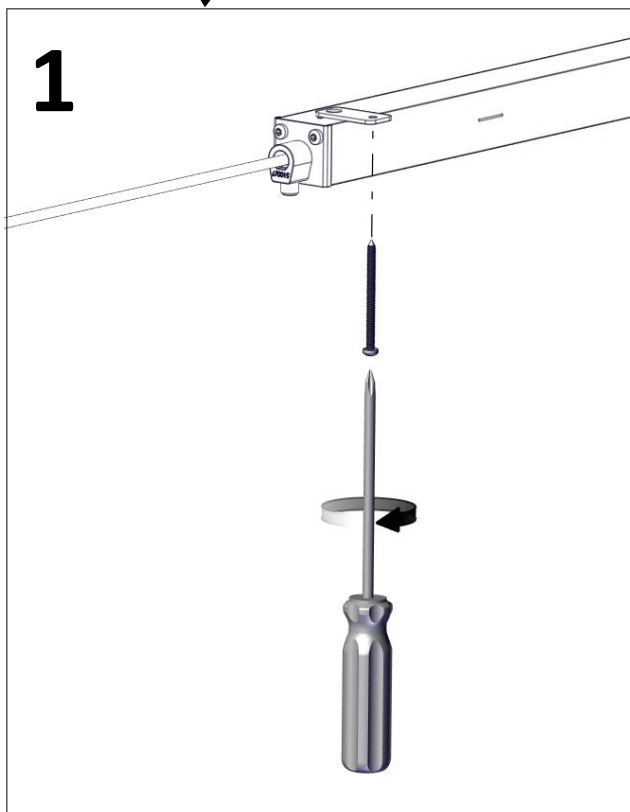

1

Tillval (Optional)

Vridbart takfäste
(Turnable ceiling bracket)

Ljuskällan ska enbart bytas ut av tillverkaren eller dess utsedda person.

(The light source shall only be replaced by the manufacturer or its designated person)

Inkoppling diktmonterat takfäste (Connection ceiling bracket)