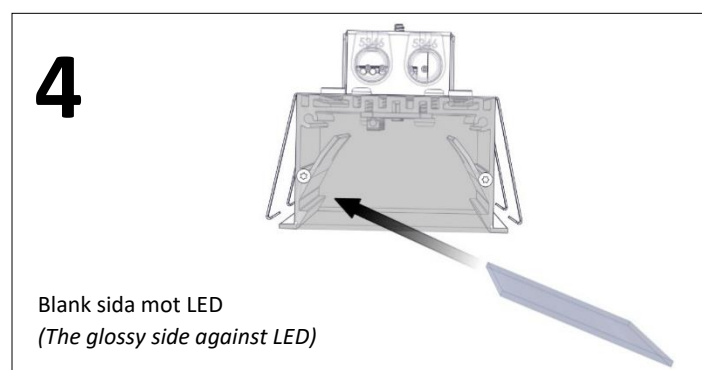

Cover

Installationsmanual för montering av diktmonterat takfäste.
(Installation manual for mounting ceiling bracket.)

FLUX AB | Mallslingan 26 | SE-18766 Täby
08-693 05 00 | www.flux.nu

Takfäste (Ceiling bracket)