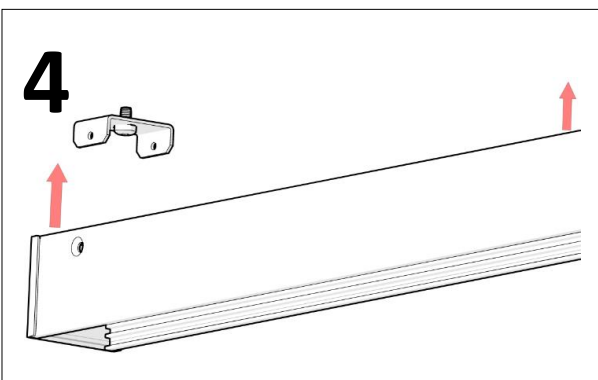

Montera armaturens två fästen i taket.
(Mount the luminaire's two attachments in the ceiling)

**4**

Lyft upp armaturen till fästena i taket.
Lift the luminaire up to the attachments mounted in the ceiling.