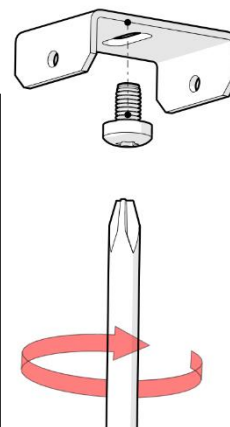

Montera armaturens två fästen i taket.
(Mount the luminaire's two attachments in the ceiling)

**4**

Lyft upp armaturen till fästena i taket.
Lift the luminaire up to the attachments mounted in the ceiling.