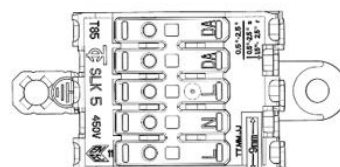

Armatör installation (Luminaire installation)