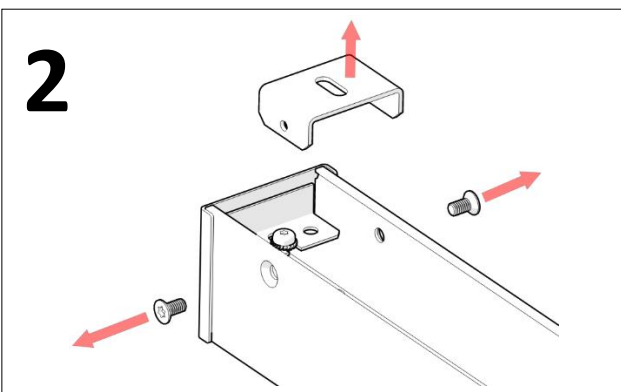

Hi-Line

Installationsmanual för montering av takfäste. (*Installation manual for mounting ceiling bracket.*)

FLUX

FLUX AB | Mallslingan 26 | SE-18766 Täby
08-693 05 00 | www.flux.nu

Takfäste (Ceiling bracket)

1

2

3

Montera armaturens två fästen i taket.
(Mount the luminaire's two attachments in the ceiling)

4

Lyft upp armaturen till fästena i taket.
Lift the luminaire up to the attachments mounted in the ceiling.

5

Justera tills hålen i armaturen matchar fästets hål och skruva sedan fast armaturen.

Adjust the luminaire and use the attachments to fasten the luminaire with screws.

Ljuskällan ska enbart bytas ut av tillverkaren eller dess utsedda person.
(The light source shall only be replaced by the manufacturer or its designated person.)

Armatör installation (Luminaire installation)