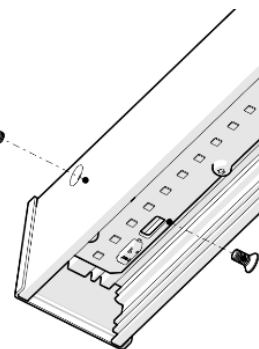

Montera armaturens två fästen i taket.
(Mount the luminaire's two attachments in the ceiling)

**4**

Lyft upp armaturen till fästena i taket.
Lift the luminaire up to the attachments mounted in the ceiling.

5

Justera tills hålen i armaturen matchar fästets hål och skruva sedan fast armaturen.

Adjust the luminaire and use the attachments to fasten the luminaire with screws.

Ljuskällan ska enbart bytas ut av tillverkaren eller dess utsedda person.
(The light source shall only be replaced by the manufacturer or its designated person.)