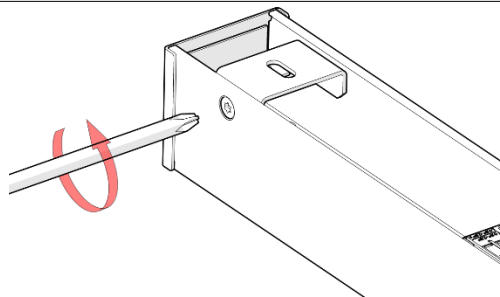

Hi-Line

Installationsmanual för montering av takfäste. (*Installation manual for mounting ceiling bracket.*)

FLUX

FLUX AB | Mallslingan 26 | SE-18766 Täby
08-693 05 00 | www.flux.nu

Takfäste (Ceiling bracket)

1

2

3

Montera armaturens två fästen i taket.
(Mount the luminaire's two attachments in the ceiling)

4

Lyft upp armaturen till fästena i taket.
Lift the luminaire up to the attachments mounted in the ceiling.

5

Justera tills hålen i armaturen matchar fästets hål och skruva sedan fast armaturen.

Adjust the luminaire and use the attachments to fasten the luminaire with screws.

Ljuskällan ska enbart bytas ut av tillverkaren eller dess utsedda person.
(The light source shall only be replaced by the manufacturer or its designated person.)

Armatör installation (Luminaire installation)