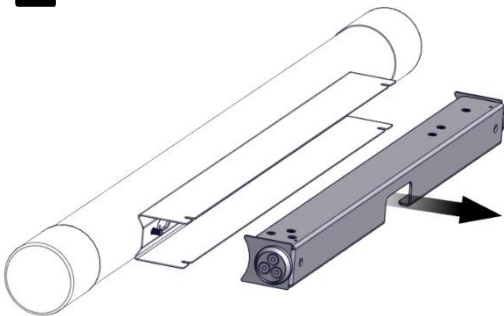

Ghost 50

Installationsmanual för montering på vägg eller tak. (*Installation manual for mounting on wall or ceiling.*)

FLUX

FLUX AB | Mallslingan 26 | SE-18766 Täby
08-693 05 00 | www.flux.nu

Montering av Ghost 50 (*Assembly of Ghost 50*)

1

2

3

Ljuskällan ska enbart bytas ut av tillverkaren eller dess utsedda person.

(*The light source shall only be replaced by the manufacturer or its designated person*)