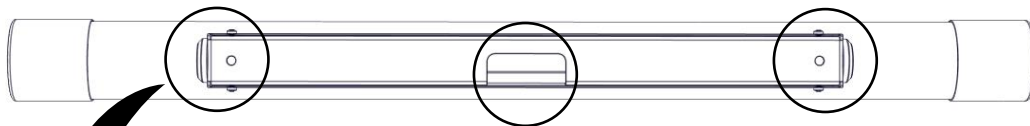

FLUX

FLUX AB | Mallslingan 26 | SE-18766 Täby
08-693 05 00 | www.flux.nu

Mått (Dimension)

Snabbkoppling mellan don och LED tub (*Quick coupling between driver and LED tube*)

Inkoppling sker i valfri gavel eller i mitten.
(*Connection takes place in any encap or in the middle.*)