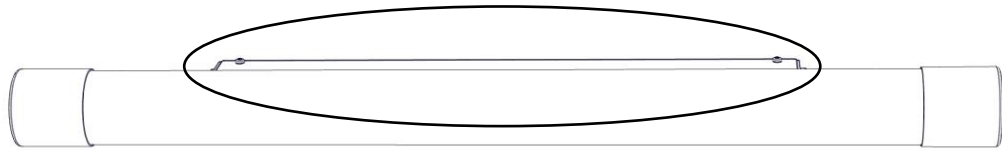

Ghost 50

Installationsmanual för montering på vägg eller tak. (*Installation manual for mounting on wall or ceiling.*)

FLUX

FLUX AB | Mallslingan 26 | SE-18766 Täby
08-693 05 00 | www.flux.nu

Montering av Ghost 50 (*Assembly of Ghost 50*)