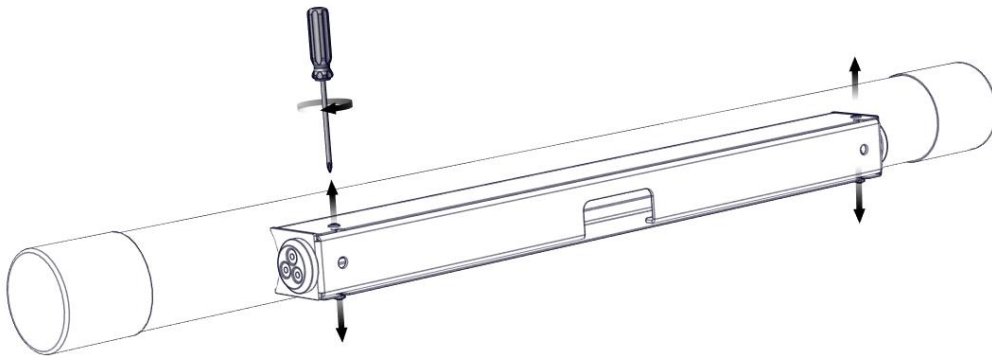

Ghost 50

Installationsmanual för montering på vägg eller tak. (*Installation manual for mounting on wall or ceiling.*)

FLUX

FLUX AB | Mallslingan 26 | SE-18766 Täby
08-693 05 00 | www.flux.nu

Montering av Ghost 50 (*Assembly of Ghost 50*)

1

2

3

Ljuskällan ska enbart bytas ut av tillverkaren eller dess utsedda person.

(*The light source shall only be replaced by the manufacturer or its designated person*)