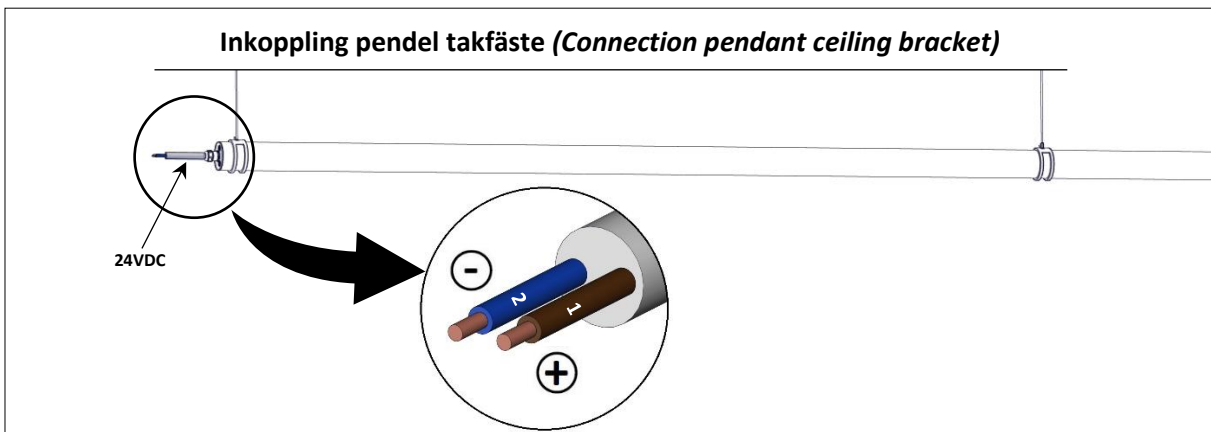

Ljuskällan ska enbart bytas ut av tillverkaren eller dess utsedda person.

(The light source shall only be replaced by the manufacturer or its designated person)

Inkoppling pendel takfäste (Connection pendant ceiling bracket)