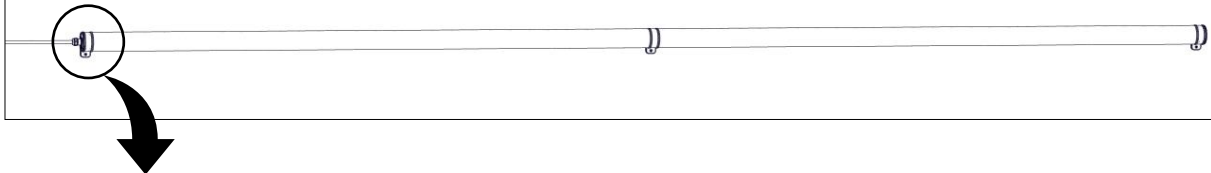

Pole 40

Installationsmanual för montering av väggfäste. (*Installation manual for mounting wall bracket.*)

FLUX

FLUX AB | Mallslingan 26 | SE-18766 Täby
08-693 05 00 | www.flux.nu

Väggfäste (Wall bracket)