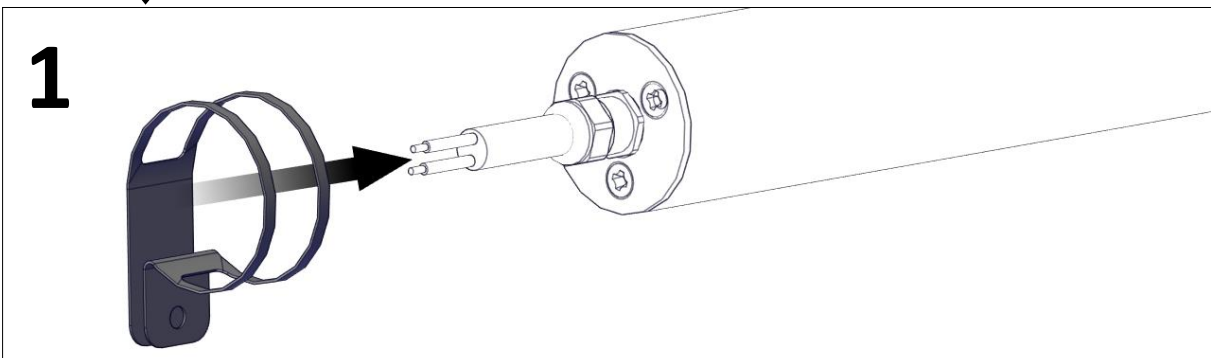

Pole 40

Installationsmanual för montering av väggfäste. (*Installation manual for mounting wall bracket.*)

FLUX

FLUX AB | Mallslingan 26 | SE-18766 Täby
08-693 05 00 | www.flux.nu

Väggfäste (Wall bracket)