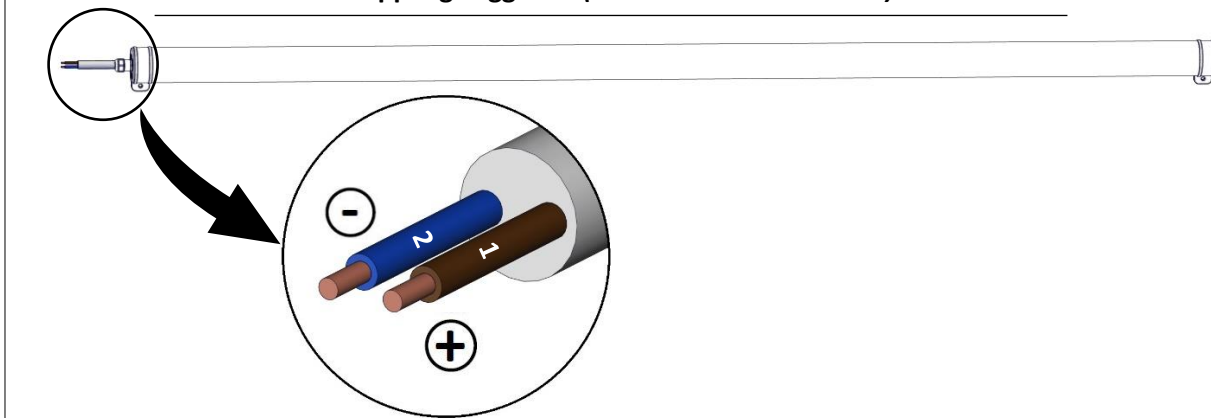

Inkoppling väggfäste (Connection wall bracket)

Ljuskällan ska enbart bytas ut av tillverkaren eller dess utsedda person.

(The light source shall only be replaced by the manufacturer or its designated person)