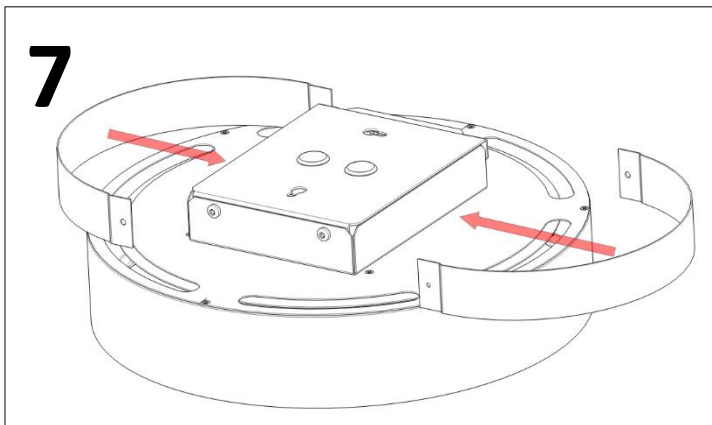

Halo/ Moon

Installationsmanual för montering av takfäste. *(Installation manual for mounting ceiling bracket.)*

FLUX AB | Mallslingan 26 | SE-18766 Täby
08-693 05 00 | www.flux.nu