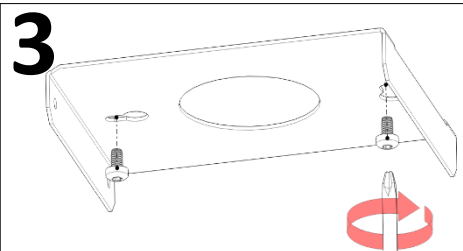

Skruva fast lampfästet i taket.  
Install the bracket in the ceiling with screws.

Koppla in kablar innan nästa steg.  
Install cables before the next step.

Ljuskällan ska enbart bytas ut av tillverkaren eller dess utsedda person.  
*(The light source shall only be replaced by the manufacturer or its designated person.)*