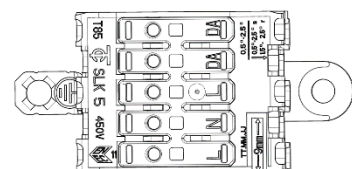

Armatur installation (Luminaire installation)