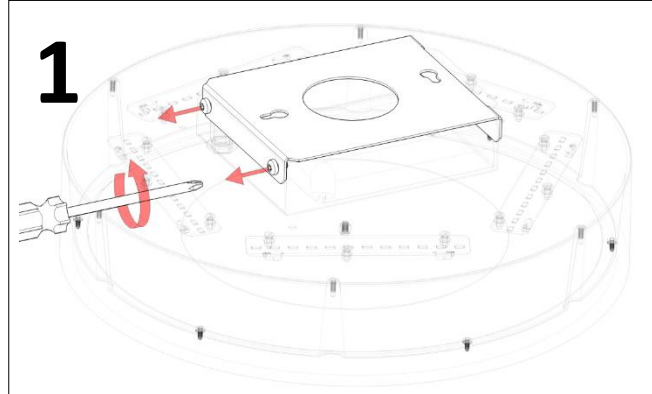

Skruva fast lampfästet i taket.  
Install the bracket in the ceiling with screws.

Koppla in kablar innan nästa steg.  
Install cables before the next step.

Ljuskällan ska enbart bytas ut av tillverkaren eller dess utsedda person.  
*(The light source shall only be replaced by the manufacturer or its designated person.)*