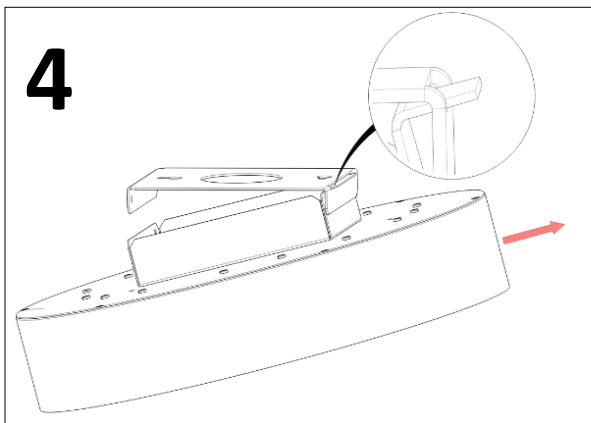

Skruva fast lampfästet i taket.  
Install the bracket in the ceiling with screws.

Koppla in kablar innan nästa steg.  
Install cables before the next step.

Ljuskällan ska enbart bytas ut av tillverkaren eller dess utsedda person.  
*(The light source shall only be replaced by the manufacturer or its designated person.)*