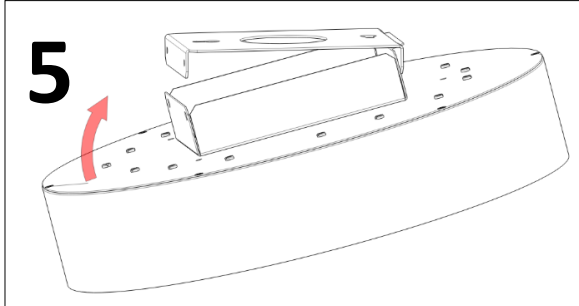

Halo/ Moon

Installationsmanual för montering av takfäste. *(Installation manual for mounting ceiling bracket.)*

FLUX AB | Mallslingan 26 | SE-18766 Täby
08-693 05 00 | www.flux.nu