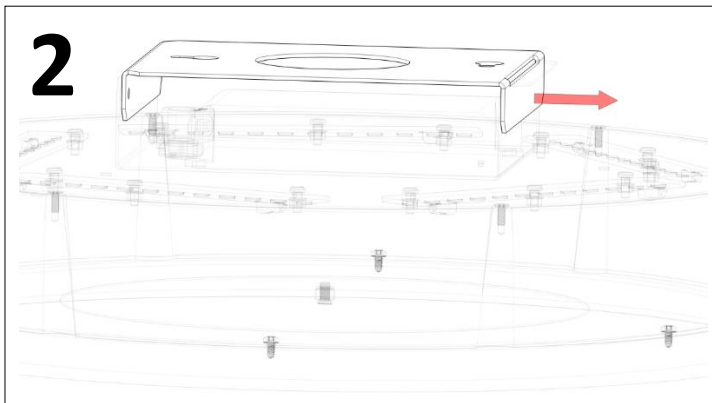

Skruva fast lampfästet i taket.  
Install the bracket in the ceiling with screws.

Koppla in kablar innan nästa steg.  
Install cables before the next step.

Ljuskällan ska enbart bytas ut av tillverkaren eller dess utsedda person.  
*(The light source shall only be replaced by the manufacturer or its designated person.)*